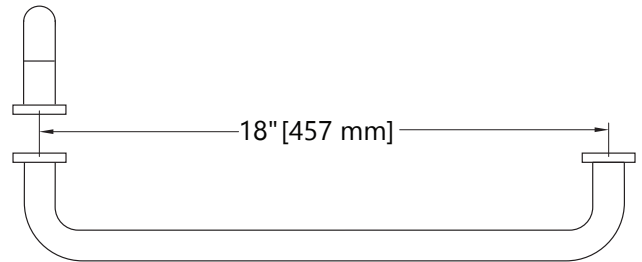

ACR08X18

Tubular 8" Pull and 18" Towel Bar

SPECIFICATIONS

FINISHES

- 625 - Polished Chrome
- 622 - Matte Black
- 630 - Brushed Stainless

Additional finishes available

MODEL

ACR08x8 pull
ACR08x18 towel bar

DIMENSIONS

SIDE

TOP

**Architectural
Concepts**

O (888) 248 2724
D (720) 259 5358
E info@archconceptsllc.com

18505 Longs Way
Parker, CO 80134

archconceptsllc.com