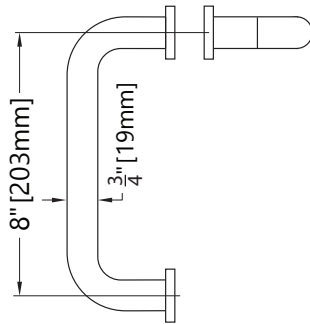

ACR08X18

Tubular 8" Pull and 18" Towel Bar

SPECIFICATIONS

FINISHES

- 625 - Polished Chrome
- 622 - Matte Black
- 630 - Brushed Stainless

Additional finishes available

MODEL

ACR08x8 pull
ACR08x18 towel bar

DIMENSIONS

SIDE

TOP

**Architectural
Concepts**

O (888) 248 2724
D (720) 259 5358
E info@archconceptsllc.com

18505 Longs Way
Parker, CO 80134

archconceptsllc.com