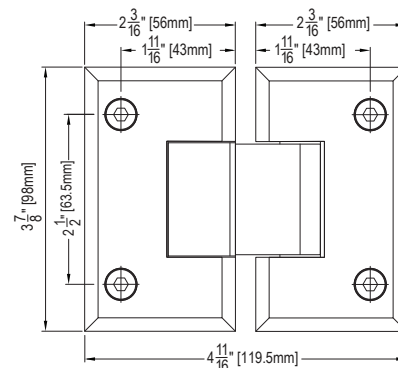

ACSD-HD180

Heavy Duty Glass-to-Glass Hinge

NOTE: Depending on application, all shower enclosures will come with Wall-to-Glass Hinge or Glass-to-Glass Hinge

Architectural Concepts

(888) 248 2724 | (720) 259 5358 | info@archconceptsllc.com | 18505 Longs Way, Parker, CO 80134 | archconceptsllc.com

<https://www.archconceptsllc.com/products/shower-enclosures/swing-door/>

Page 7 of 8

Revised 09-14-23