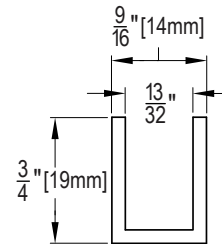

# MALIBU SWING SHOWER

HARDWARE

**ACUC**  
1 1/2" Stainless Steel U-Channel

**ACUC3438**  
3/4" Stainless Steel U-Channel

**ACSDVS990**  
Vertical Seal

**ACSDS990**  
Bottom Sweep

NOTE: Depending on application, all shower enclosures will come with Wall-to-Glass Hinge or Glass-to-Glass Hinge