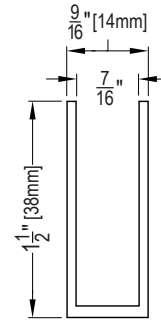

# MALIBU SWING SHOWER

HARDWARE

**ACUC**  
1 1/2" Stainless Steel U-Channel

**ACUC3438**  
3/4" Stainless Steel U-Channel

**ACSDVS990**  
Vertical Seal

**ACSDS990**  
Bottom Sweep

NOTE: Depending on application, all shower enclosures will come with Wall-to-Glass Hinge or Glass-to-Glass Hinge