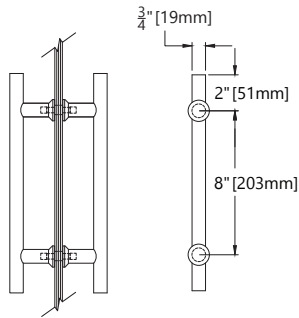

MALIBU SWING SHOWER

PULLS AND TOWEL BARS

AVAILABLE STOCKED FINISHES

Matte Black

Polished Chrome

Brushed Stainless

Custom finishes available

ACHU8X8

ACHU8X18

ACM06312

ACR08X8

ACR08X18

Architectural Concepts

(888) 248 2724 | (720) 259 5358 | info@archconceptsllc.com | 18505 Longs Way, Parker, CO 80134 | archconceptsllc.com

<https://www.archconceptsllc.com/products/shower-enclosures/swing-door/>