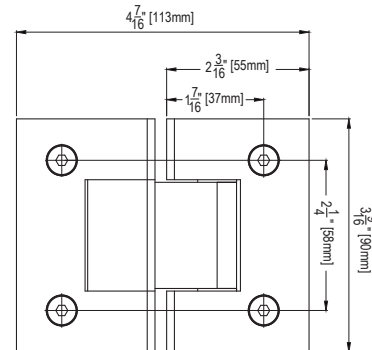

ACSD-H180

Glass-to-Glass Hinge