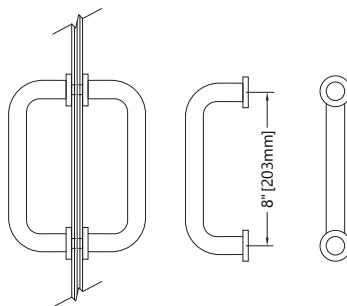

MALIBU SWING SHOWER

PULLS AND TOWEL BARS

AVAILABLE STOCKED FINISHES

Matte Black

Polished Chrome

Brushed Stainless

Custom finishes available

ACHU8X8

ACHU8X18

ACM06312

ACR08X8

ACR08X18

Architectural Concepts

(888) 248 2724 | (720) 259 5358 | info@archconceptsllc.com | 18505 Longs Way, Parker, CO 80134 | archconceptsllc.com

<https://www.archconceptsllc.com/products/shower-enclosures/swing-door/>