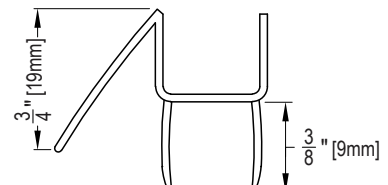

# MALIBU SWING SHOWER

HARDWARE

**ACUC**  
1 1/2" Stainless Steel U-Channel

**ACUC3438**  
3/4" Stainless Steel U-Channel

**ACSDVS990**  
Vertical Seal

**ACSDS990**  
Bottom Sweep

NOTE: Depending on application, all shower enclosures will come with Wall-to-Glass Hinge or Glass-to-Glass Hinge