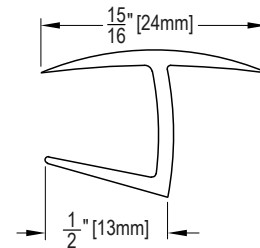

# MALIBU SWING SHOWER

HARDWARE

**ACUC**  
1 1/2" Stainless Steel U-Channel

**ACUC3438**  
3/4" Stainless Steel U-Channel

**ACSDVS990**  
Vertical Seal

**ACSDS990**  
Bottom Sweep

NOTE: Depending on application, all shower enclosures will come with Wall-to-Glass Hinge or Glass-to-Glass Hinge