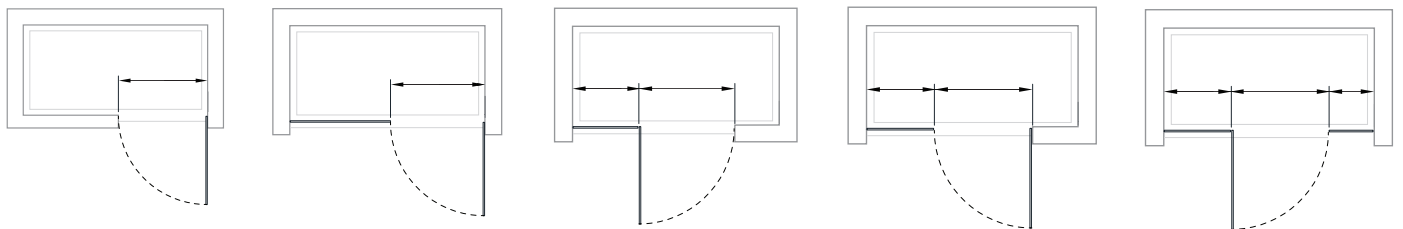

## GLASS DOOR ELEVATIONS

## GLASS DOOR AND PANEL DIMENSIONS

36" MAX. DOORS [32" AND LARGER REQUIRE 3 HINGES]

NO HEIGHT RESTRICTIONS. HEIGHT MAY EXTEND TO BOTTOM OF CEILING OR WITH TOP OF DOOR  
Custom quote for structural analysis is required for Options 3 & 4