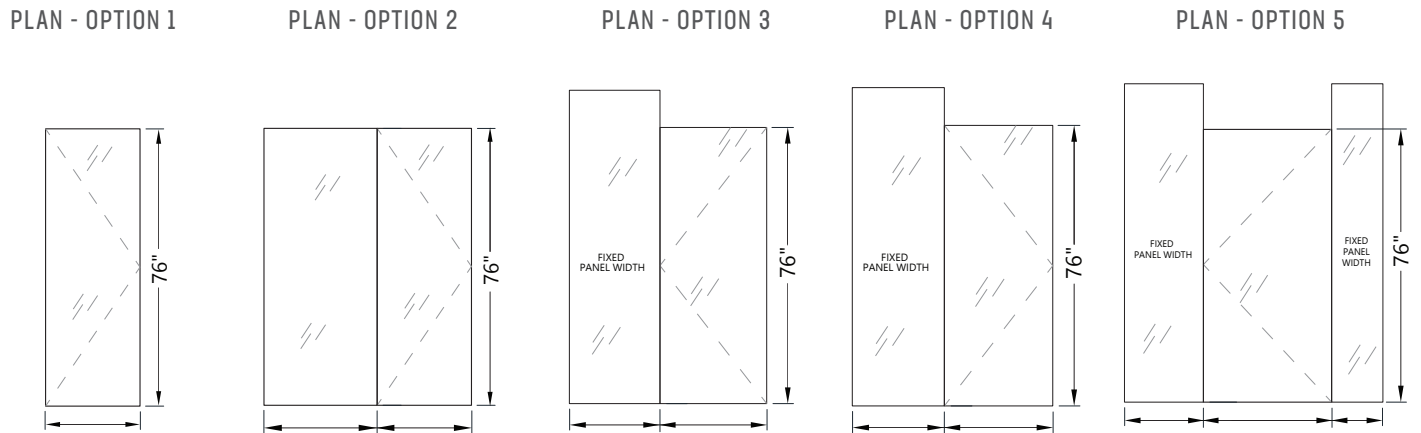

#### HARDWARE

Page 8

*Custom sizes available upon request  
(6-8 weeks)*

**Architectural  
Concepts**

**O (888) 248 2724  
E info@archconceptsllc.com**

18505 Longs Way  
Parker, CO 80134

**archconceptsllc.com**

## GLASS DOOR AND PANEL DIMENSIONS

36" MAX. DOORS [32" AND LARGER REQUIRE 3 HINGES]

NO HEIGHT RESTRICTIONS. HEIGHT MAY EXTEND TO BOTTOM OF CEILING OR WITH TOP OF DOOR  
Custom quote for structural analysis is required for Options 3 & 4