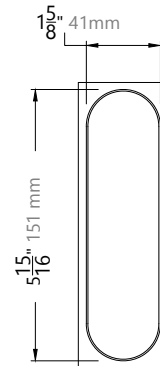

AC4251

FLUSH PULL HARDWARE

SPECIFICATIONS

FINISHES

- 622 - Black
- 629 - Polished Stainless
- 630 - Satin Stainless

Custom colors available upon request

MODEL

AC4251

DIMENSIONS

FRONT

SIDE

BACK

CUT SIZE

**Architectural
Concepts**

O 888.248.2724
D 720.259.5358
E info@archconceptsllc.com

18505 Longs Way
Parker, CO 80134

Note: Recessed flush pull for bypass or barn doors.

archconceptsllc.com