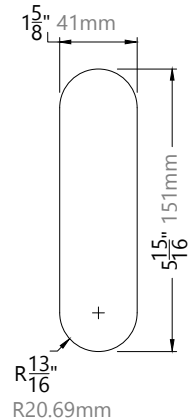

AC4251

FLUSH PULL HARDWARE

SPECIFICATIONS

FINISHES

- 622 - Black
- 629 - Polished Stainless
- 630 - Satin Stainless

Custom colors available upon request

MODEL

AC4251

DIMENSIONS

FRONT

SIDE

BACK

CUT SIZE

**Architectural
Concepts**

O 888.248.2724
D 720.259.5358
E info@archconceptsllc.com

18505 Longs Way
Parker, CO 80134

Note: Recessed flush pull for bypass or barn doors.

archconceptsllc.com