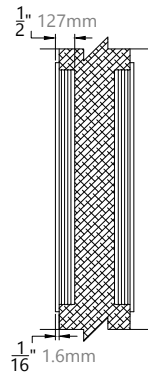

AC4251

FLUSH PULL HARDWARE

SPECIFICATIONS

FINISHES

- 622 - Black
- 629 - Polished Stainless
- 630 - Satin Stainless

Custom colors available upon request

MODEL

AC4251

DIMENSIONS

FRONT

SIDE

BACK

CUT SIZE

**Architectural
Concepts**

O 888.248.2724
D 720.259.5358
E info@archconceptsllc.com

18505 Longs Way
Parker, CO 80134

Note: Recessed flush pull for bypass or barn doors.

archconceptsllc.com