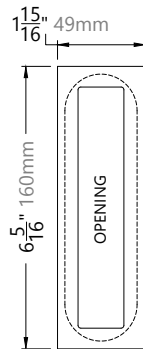

AC4251

FLUSH PULL HARDWARE

SPECIFICATIONS

FINISHES

- 622 - Black
- 629 - Polished Stainless
- 630 - Satin Stainless

Custom colors available upon request

MODEL

AC4251

DIMENSIONS

FRONT

SIDE

BACK

CUT SIZE

**Architectural
Concepts**

O 888.248.2724
D 720.259.5358
E info@archconceptsllc.com

18505 Longs Way
Parker, CO 80134