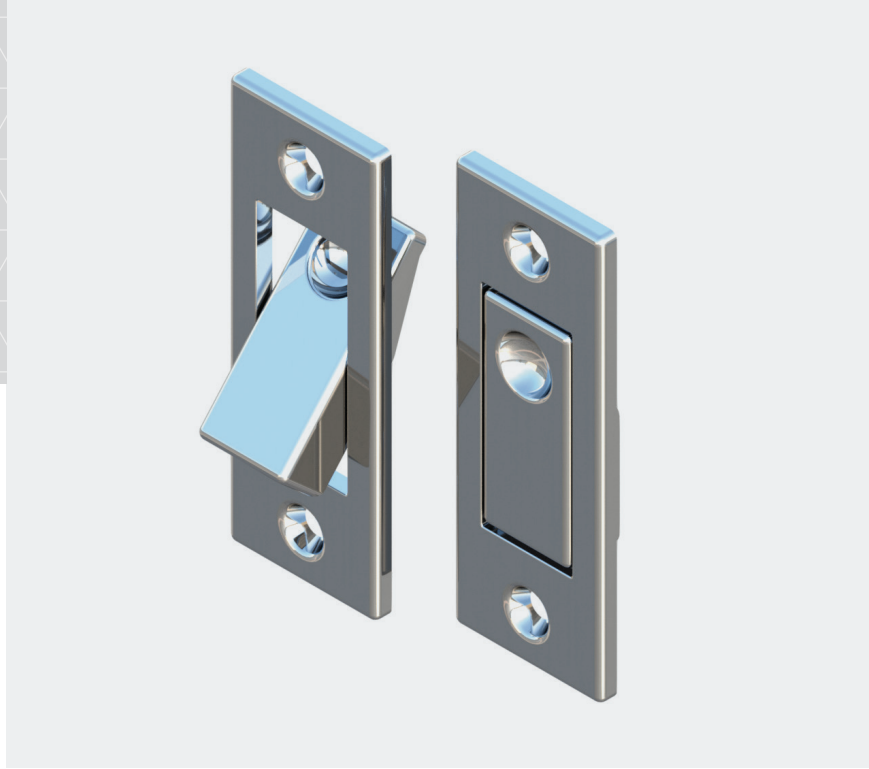

# AC4200

PULL HARDWARE

### MODEL

AC4200