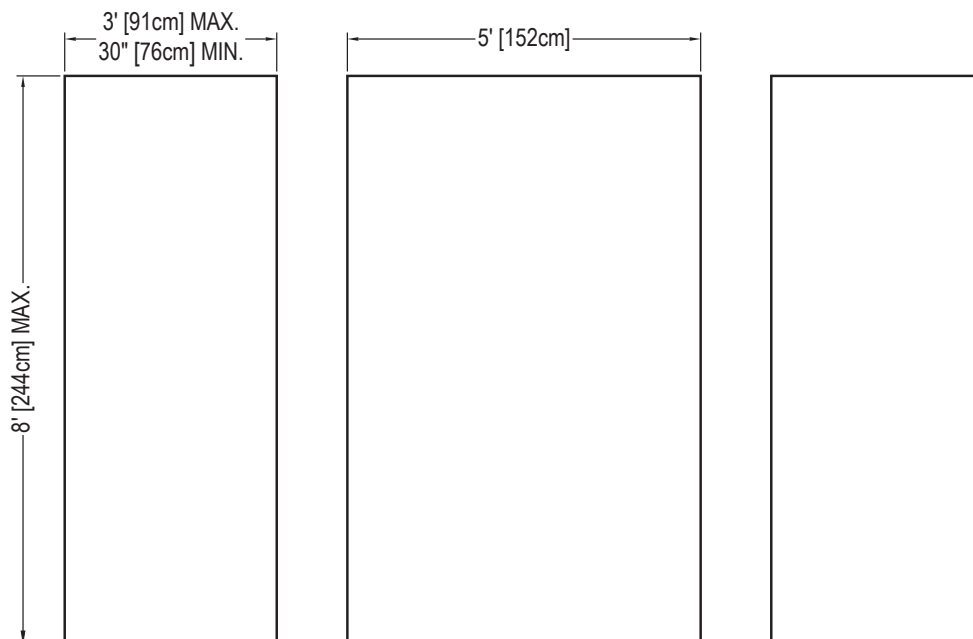

BASIC TIMELESS SERIES

Standard 3-Piece Cultured Marble Panel Specifications

- PRODUCT:** Panel system
- SERIES:** Timeless
- MODEL:** Basic (AC-TS0000B)
- APPLICATION:** Shower Surrounds
- PATTERN:** Smooth Plane Surface
- THICKNESS:** 1/4 in (6mm)
- COLOR:** Options Available See Sample Sheet
- FINISH:** Matte or Gloss
- MATERIAL:** Solid One-Piece Cultured Marble
- INSTALLATION:** Refer to Installation Guide
- ATTRIBUTES:** Permanently Sealed Surface
Mold and Mildew Resistance
Easy Install
Easy Maintenance

3-PIECE PANEL DIMENSIONS:

Architectural Concepts

888.248.2724
720.259.5358
info@archconceptsllc.com

18499 Longs Way, Suite 102
Parker, CO 80134

archconceptsllc.com