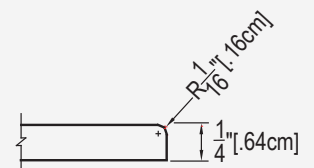

8 X 10 SUBWAY TIMELESS SERIES

Standard 3-Piece Cultured Marble Panel Specifications

- PRODUCT:** Panel system
- SERIES:** Timeless
- MODEL:** 8x10 Subway (AC-TS0810S)
- APPLICATION:** Shower Surrounds
- PATTERN:** 8x10 in (20x25cm) Tile Stacked
- THICKNESS:** 1/4 in (6mm)
- COLOR:** Options Available See Sample Sheet
- FINISH:** Matte or Gloss
- MATERIAL:** Solid One-Piece Cultured Marble
- INSTALLATION:** Refer to Installation Guide
- ATTRIBUTES:** Permanently Sealed Surface
Mold and Mildew Resistance
Easy Install
Easy Maintenance

3-PIECE PANEL DIMENSIONS:

FINISH EDGE DETAIL:

Architectural Concepts

888.248.2724
720.259.5358
info@archconceptsllc.com

18499 Longs Way, Suite 102
Parker, CO 80134

archconceptsllc.com