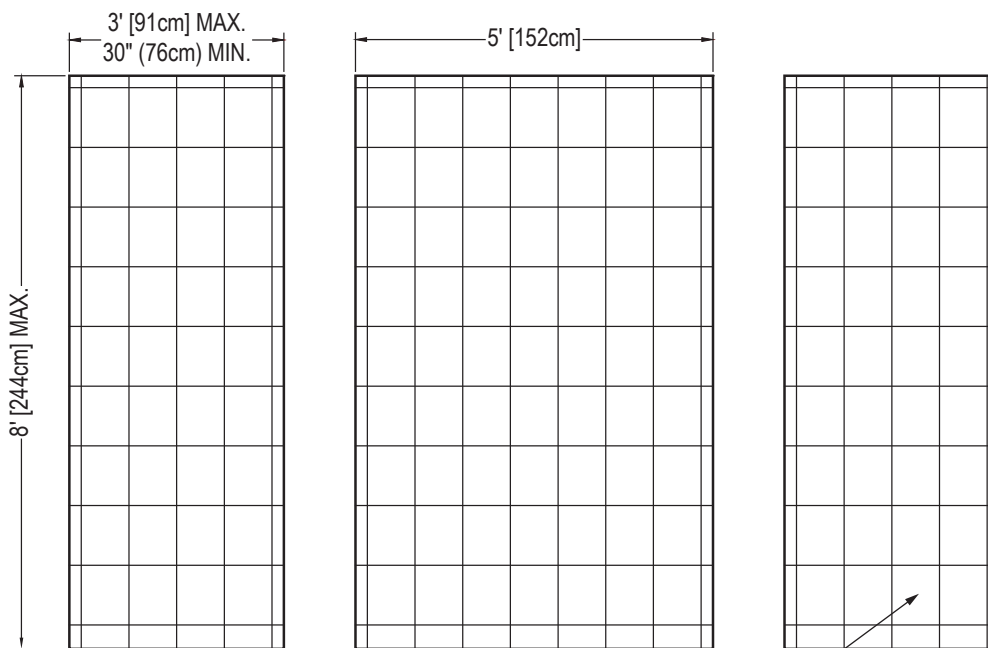

8 X 10 SUBWAY TIMELESS SERIES

Standard 3-Piece Cultured Marble Panel Specifications

- PRODUCT:** Panel system
- SERIES:** Timeless
- MODEL:** 8x10 Subway (AC-TS0810S)
- APPLICATION:** Shower Surrounds
- PATTERN:** 8x10 in (20x25cm) Tile Stacked
- THICKNESS:** 1/4 in (6mm)
- COLOR:** Options Available See Sample Sheet
- FINISH:** Matte or Gloss
- MATERIAL:** Solid One-Piece Cultured Marble
- INSTALLATION:** Refer to Installation Guide
- ATTRIBUTES:** Permanently Sealed Surface
Mold and Mildew Resistance
Easy Install
Easy Maintenance

3-PIECE PANEL DIMENSIONS:

FINISH EDGE DETAIL:

Architectural Concepts

888.248.2724
720.259.5358
info@archconceptsllc.com

18499 Longs Way, Suite 102
Parker, CO 80134

archconceptsllc.com