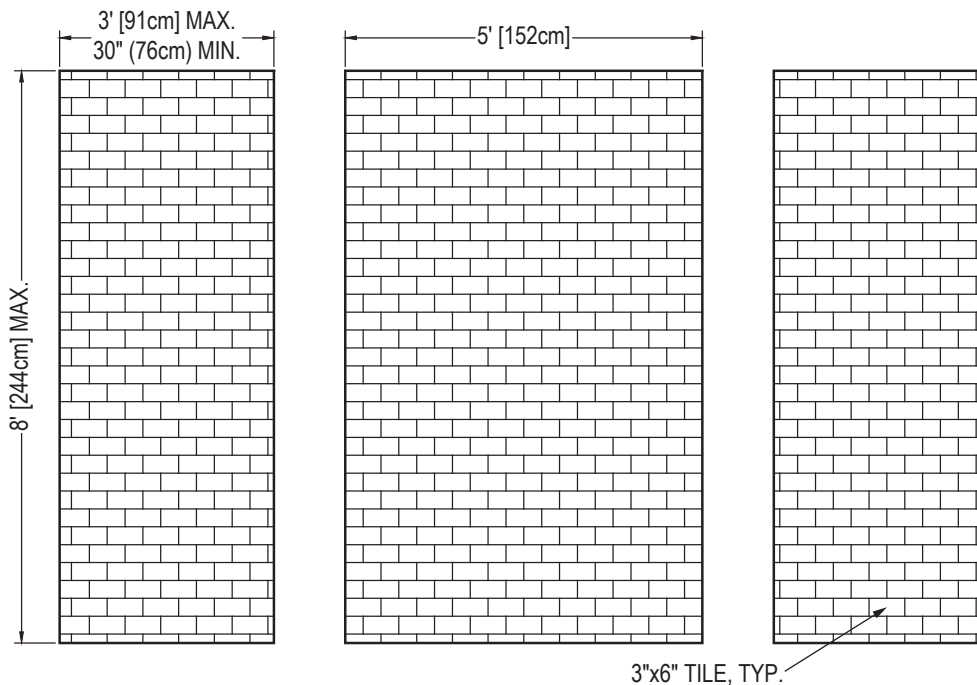

3 X 6 SUBWAY - TIMELESS SERIES

3-Piece Cultured Marble Panel Specifications

- PRODUCT:** Panel system
- SERIES:** Timeless
- MODEL:** 3x6 Subway (AC-TS0306S)
- APPLICATION:** Shower Surrounds
- PATTERN:** 3x6 in (8x15cm) Tile Off-Set Stacked
- THICKNESS:** 1/4 in (6mm)
- COLOR:** Options Available See Sample Sheet
- FINISH:** Matte or Gloss
- MATERIAL:** Solid One-Piece Cultured Marble
- INSTALLATION:** Refer to Installation Guide
- ATTRIBUTES:** Permanently Sealed Surface
Mold and Mildew Resistance
Easy Install
Easy Maintenance

3-PIECE PANEL DIMENSIONS:

FINISHED EDGE DETAIL:

Architectural Concepts

888.248.2724
720.259.5364
info@archconceptsllc.com

18499 Longs Way, Suite 102
Parker, CO 80134

archconceptsllc.com