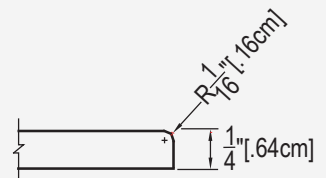

3 X 6 SUBWAY - TIMELESS SERIES

3-Piece Cultured Marble Panel Specifications

- PRODUCT:** Panel system
- SERIES:** Timeless
- MODEL:** 3x6 Subway (AC-TS0306S)
- APPLICATION:** Shower Surrounds
- PATTERN:** 3x6 in (8x15cm) Tile Off-Set Stacked
- THICKNESS:** 1/4 in (6mm)
- COLOR:** Options Available See Sample Sheet
- FINISH:** Matte or Gloss
- MATERIAL:** Solid One-Piece Cultured Marble
- INSTALLATION:** Refer to Installation Guide
- ATTRIBUTES:** Permanently Sealed Surface
Mold and Mildew Resistance
Easy Install
Easy Maintenance

3-PIECE PANEL DIMENSIONS:

FINISHED EDGE DETAIL:

Architectural Concepts

888.248.2724
720.259.5364
info@archconceptsllc.com

18499 Longs Way, Suite 102
Parker, CO 80134

archconceptsllc.com