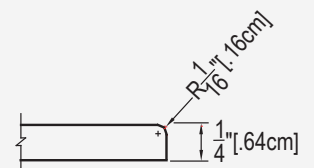

10 X 20 SHEER - TIMELESS SERIES

Standard 3-Piece Cultured Marble Panel Specifications

- PRODUCT:** Panel system
- SERIES:** Timeless
- MODEL:** 10x20 Sheer (AC-TS1020S)
- APPLICATION:** Shower Surrounds
- PATTERN:** 10x20 in (25x51cm) Tile Size
- THICKNESS:** 1/4 in (6mm)
- COLOR:** Options Available See Sample Sheet
- FINISH:** Matte or Gloss
- MATERIAL:** Solid One-Piece Cultured Marble
- INSTALLATION:** Refer to Installation Guide
- ATTRIBUTES:** Permanently Sealed Surface
Mold and Mildew Resistance
Easy Install
Easy Maintenance

3-PIECE PANEL DIMENSIONS:

FINISH EDGE DETAIL:

Architectural Concepts

888.248.2724
720.259.5358
info@archconceptsllc.com

18499 Longs Way, Suite 102
Parker, CO 80134

archconceptsllc.com