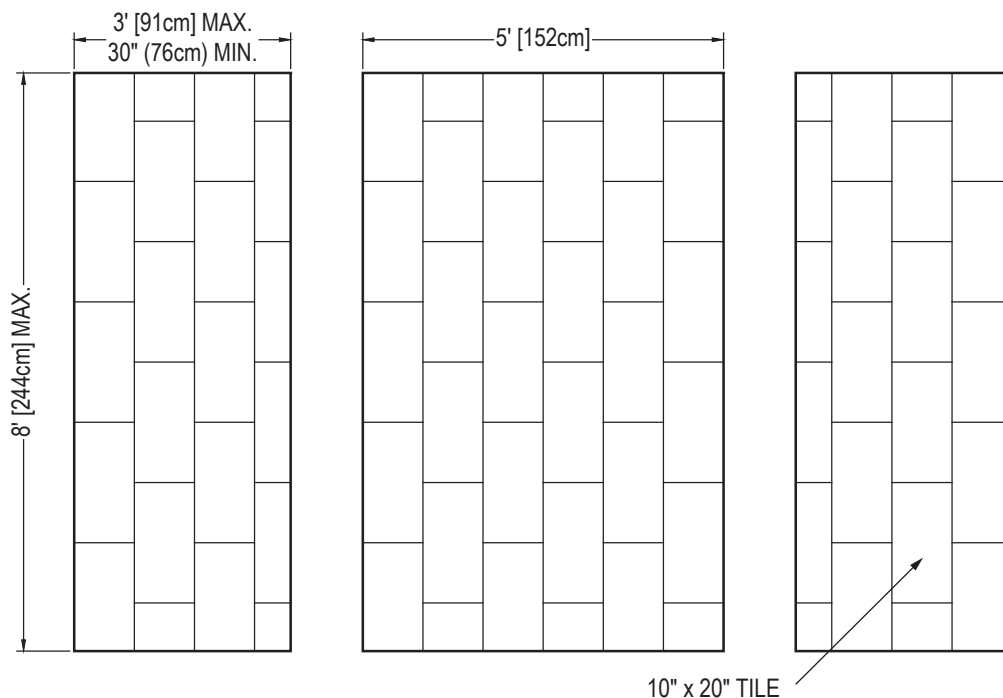

10 X 20 SHEER - TIMELESS SERIES

Standard 3-Piece Cultured Marble Panel Specifications

- PRODUCT:** Panel system
- SERIES:** Timeless
- MODEL:** 10x20 Sheer (AC-TS1020S)
- APPLICATION:** Shower Surrounds
- PATTERN:** 10x20 in (25x51cm) Tile Size
- THICKNESS:** 1/4 in (6mm)
- COLOR:** Options Available See Sample Sheet
- FINISH:** Matte or Gloss
- MATERIAL:** Solid One-Piece Cultured Marble
- INSTALLATION:** Refer to Installation Guide
- ATTRIBUTES:** Permanently Sealed Surface
Mold and Mildew Resistance
Easy Install
Easy Maintenance

3-PIECE PANEL DIMENSIONS:

FINISH EDGE DETAIL:

Architectural Concepts

888.248.2724
720.259.5358
info@archconceptsllc.com

18499 Longs Way, Suite 102
Parker, CO 80134

archconceptsllc.com