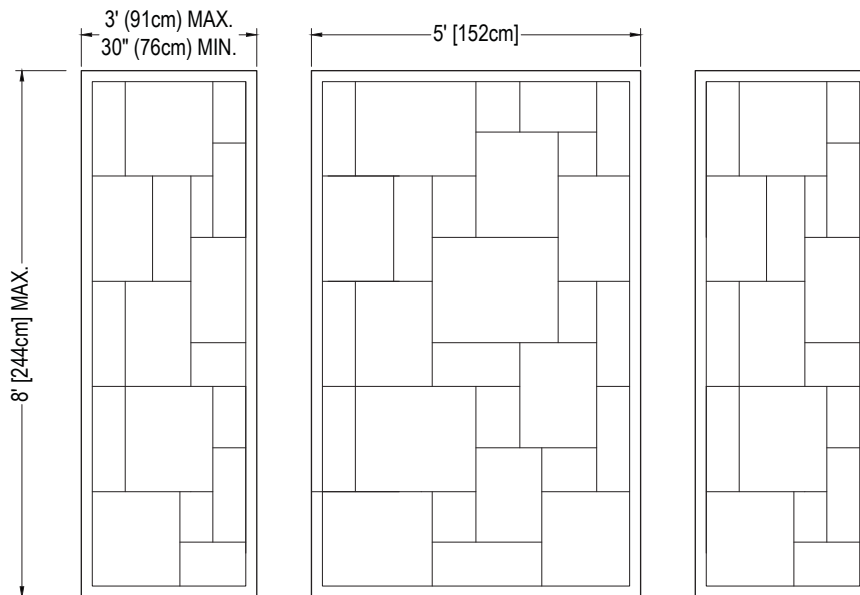

TUSCANY - MEDITERRANEAN

Standard 3-Piece Cultured Marble Panel Specifications

- PRODUCT:** Panel system
- SERIES:** Mediterranean
- MODEL:** Tuscany (AC-MS0000T)
- APPLICATION:** Shower Surrounds
- PATTERN:** Ununiform Rectangle Tile Stacked in Discontinuous Pattern
- THICKNESS:** 1/4 in [6mm]
- COLOR:** Options Available See Sample Sheet
- FINISH:** Matte or Gloss
- MATERIAL:** Solid One-Piece Cultured Marble
- INSTALLATION:** Refer to Installation Guide
- ATTRIBUTES:** Permanently Sealed Surface
Mold and Mildew Resistance
Easy Install
Easy Maintenance

3-PIECE PANEL DIMENSIONS:

PATTERN:

FINISHED EDGE DETAIL:

Architectural Concepts

888.248.2724
720.259.5358
info@archconceptsllc.com

18499 Longs Way, Suite 102
Parker, CO 80134

archconceptsllc.com