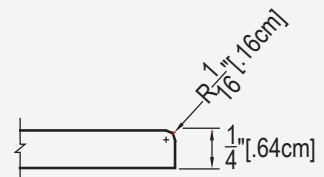

TUSCANY - MEDITERRANEAN

Standard 3-Piece Cultured Marble Panel Specifications

- PRODUCT:** Panel system
- SERIES:** Mediterranean
- MODEL:** Tuscany (AC-MS0000T)
- APPLICATION:** Shower Surrounds
- PATTERN:** Ununiform Rectangle Tile Stacked in Discontinuous Pattern
- THICKNESS:** 1/4 in [6mm]
- COLOR:** Options Available See Sample Sheet
- FINISH:** Matte or Gloss
- MATERIAL:** Solid One-Piece Cultured Marble
- INSTALLATION:** Refer to Installation Guide
- ATTRIBUTES:** Permanently Sealed Surface
Mold and Mildew Resistance
Easy Install
Easy Maintenance

3-PIECE PANEL DIMENSIONS:

PATTERN:

FINISHED EDGE DETAIL:

Architectural Concepts

888.248.2724
720.259.5358
info@archconceptsllc.com

18499 Longs Way, Suite 102
Parker, CO 80134

archconceptsllc.com