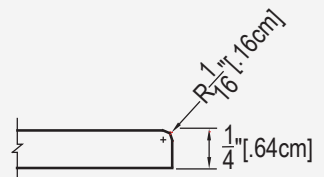

FINISHED EDGE DETAIL:

Architectural Concepts

888.248.2724
720.259.5358
info@archconceptsllc.com

18499 Longs Way, Suite 102
Parker, CO 80134

archconceptsllc.com