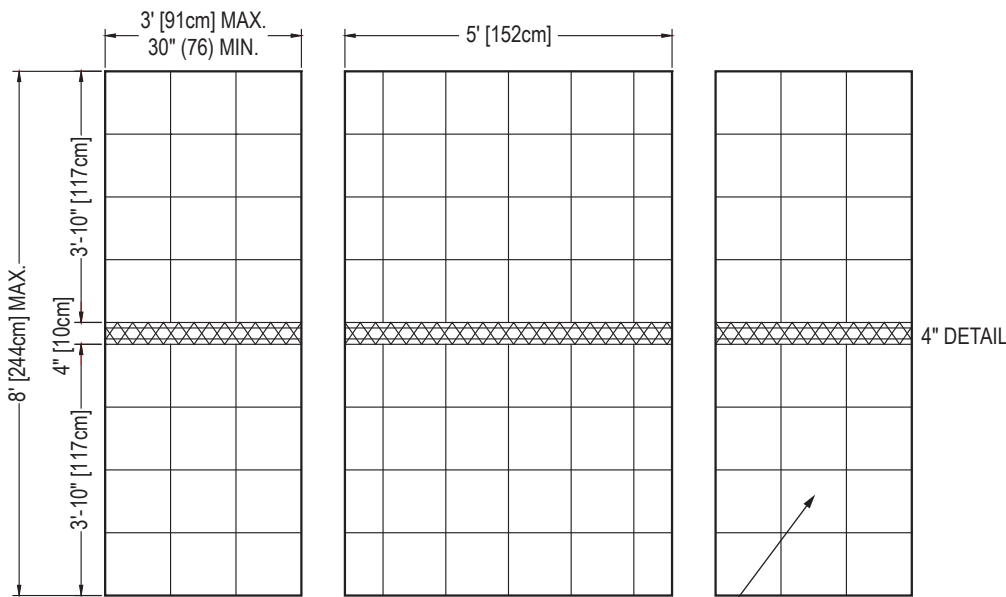

## Standard 3-Piece Cultured Marble Panel Specifications

- PRODUCT:** Panel system
- SERIES:** Mediterranean
- MODEL:** Milano (AC-MS1111M)
- APPLICATION:** Shower Surrounds
- PATTERN:** 11.5x11.5 in (29x29cm) Tile Stacked with 4 in (10cm) Detailed Strip
- THICKNESS:** 1/4 in (6mm)
- COLOR:** Options Available See Sample Sheet
- FINISH:** Matte or Gloss
- MATERIAL:** Solid One-Piece Cultured Marble
- INSTALLATION:** Refer to Installation Guide
- ATTRIBUTES:** Permanently Sealed Surface  
Mold and Mildew Resistance  
Easy Install  
Easy Maintenance

### 3-PIECE PANEL DIMENSIONS: