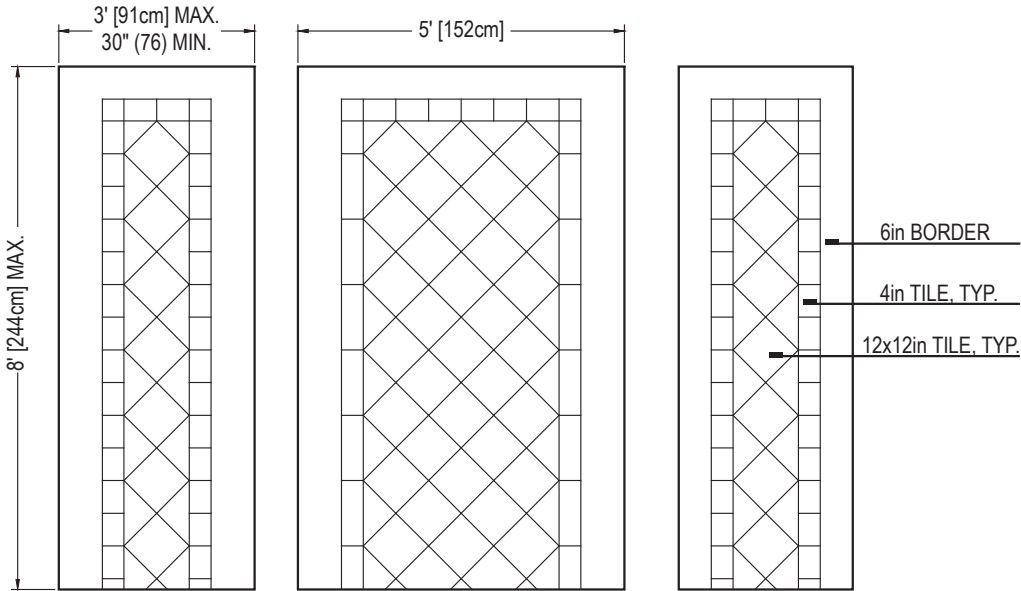

## 3-Piece Cultured Marble Panel Specifications

- PRODUCT:** Panel system
- SERIES:** Mediterranean
- MODEL:** LAZIO (AC-MS1212L)
- APPLICATION:** Shower Surrounds
- PATTERN:** 6 in (15cm) Outer Border 4x12 in (10x30cm) Inner Tile Border with 12x12 in (30x30cm) Stacked Tile at 45 degrees
- THICKNESS:** 1/4 in (6mm)
- COLOR:** Options Available See Sample Sheet
- FINISH:** Matte or Gloss
- MATERIAL:** Solid One-Piece Cultured Marble
- INSTALLATION:** Refer to Installation Guide
- ATTRIBUTES:** Permanently Sealed Surface  
Mold and Mildew Resistance  
Easy Install  
Easy Maintenance

### 3-PIECE PANEL DIMENSIONS: