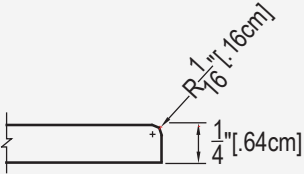

FINISHED EDGE DETAIL:

Architectural Concepts

888.248.2724
720.259.5358
info@archconceptsllc.com

18499 Longs Way, Suite 102
Parker, CO 80134

archconceptsllc.com