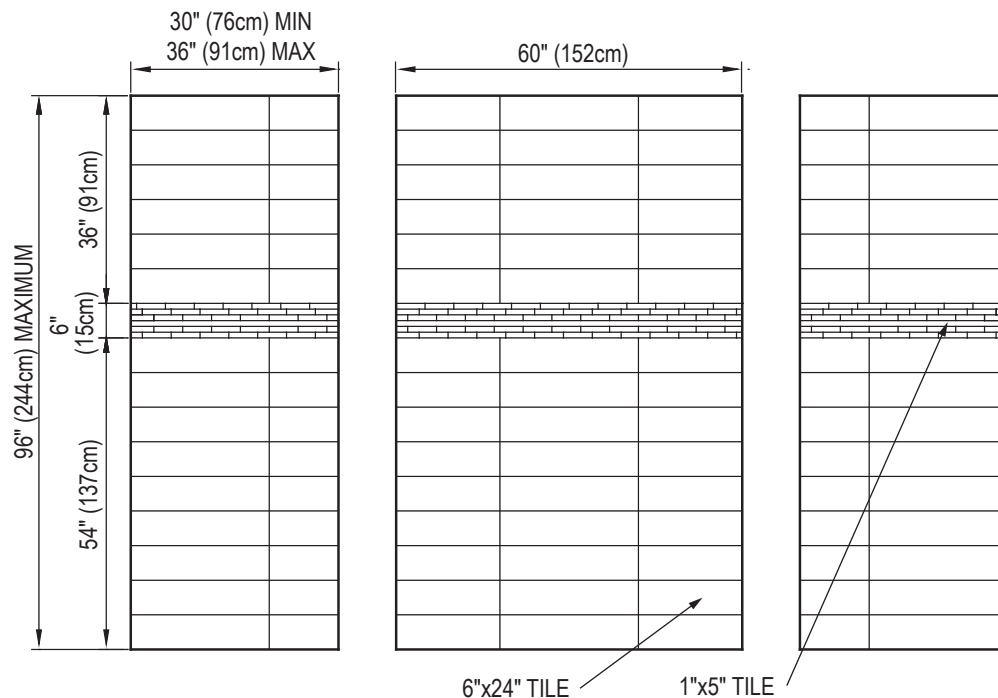

6 X 24 BRUTALIST

Standard 3-Piece Cultured Marble Panel Specifications

- PRODUCT:** Panel system
- SERIES:** Fusion
- MODEL:** 6 x 24 Brutalist (AC-FS0624B)
- APPLICATION:** Shower Surrounds
- PATTERN:** 6x24 in (15x61cm) Tiles Stacked with 1x5 in (2.5x13cm) Ununiform Tiles
- THICKNESS:** 1/4 in (6mm)
- COLOR:** Options Available See Sample Sheet
- FINISH:** Matte or Gloss
- MATERIAL:** Solid One-Piece Cultured Marble
- INSTALLATION:** Refer to Installation Guide
- ATTRIBUTES:** Permanently Sealed Surface
Mold and Mildew Resistance
Easy Install
Easy Maintenance

3-PIECE PANEL DIMENSIONS:

PATTERN:

FINISH EDGE DETAIL:

Architectural Concepts

888.248.2724
720.259.5358
info@archconceptsllc.com

18499 Longs Way, Suite 102
Parker, CO 80134

archconceptsllc.com