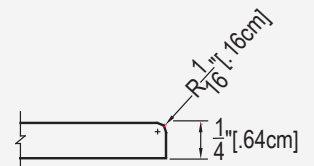

FINISH EDGE DETAIL:

Architectural Concepts

888.248.2724
720.259.5358
info@archconceptsllc.com

18499 Longs Way, Suite 102
Parker, CO 80134

archconceptsllc.com