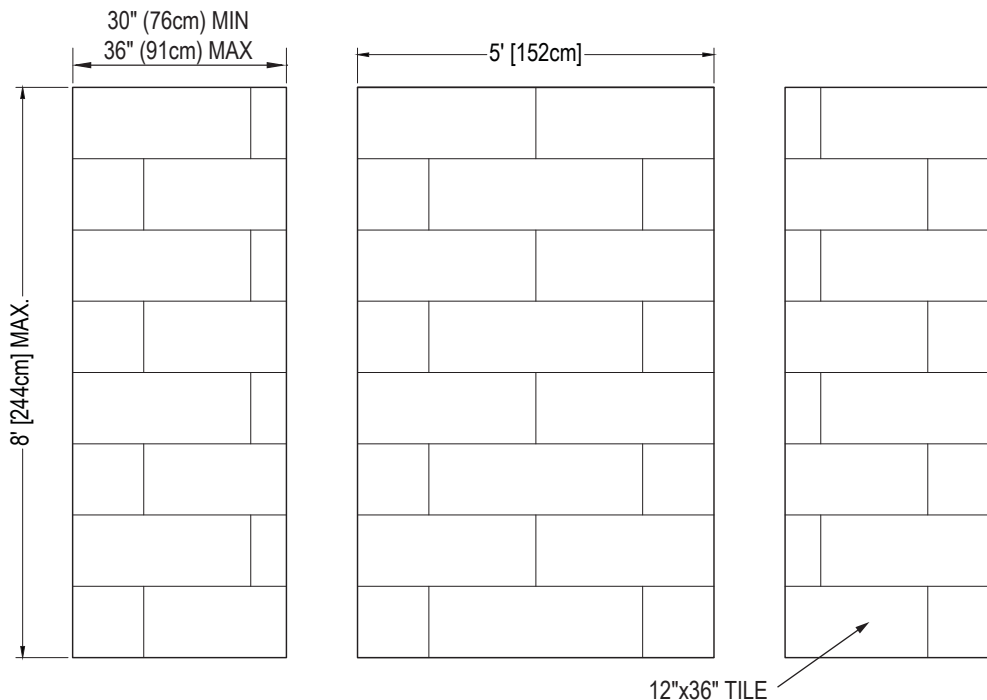

# 12 X 36 IMMENSE - FUSION SERIES

## Standard 3-Piece Cultured Marble Panel Specifications

- PRODUCT:** Panel system
- SERIES:** Fusion
- MODEL:** 12 x 36 Immense (AC-FS1236I)
- APPLICATION:** Shower Surrounds
- PATTERN:** 12x36 in (30x90cm) Tile Size
- THICKNESS:** 1/4 in (6mm)
- COLOR:** Options Available See Sample Sheet
- FINISH:** Matte or Gloss
- MATERIAL:** Solid One-Piece Cultured Marble
- INSTALLATION:** Refer to Installation Guide
- ATTRIBUTES:** Permanently Sealed Surface  
Mold and Mildew Resistance  
Easy Install  
Easy Maintenance

### 3-PIECE PANEL DIMENSIONS: