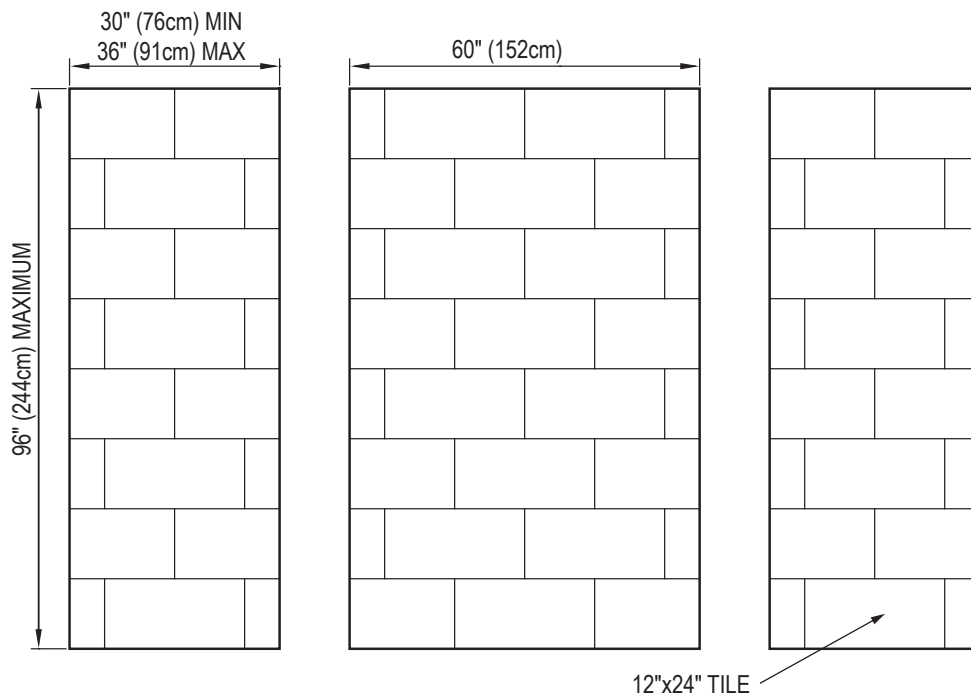

12 X 24 ESSENTIAL 2.0

Standard 3-Piece Cultured Marble Panel Specifications

- PRODUCT:** Panel system
- SERIES:** Fusion
- MODEL:** 12 x 24 Essential 2.0 (AC-FS1224E2)
- APPLICATION:** Shower Surrounds
- PATTERN:** 12x24 in (30x61cm) Tile Size
- THICKNESS:** 1/4 in (6mm)
- COLOR:** Options Available See Sample Sheet
- FINISH:** Matte or Gloss
- MATERIAL:** Solid One-Piece Cultured Marble
- INSTALLATION:** Refer to Installation Guide
- ATTRIBUTES:** Permanently Sealed Surface
Mold and Mildew Resistance
Easy Install
Easy Maintenance

3-PIECE PANEL DIMENSIONS:

PATTERN:

FINISH EDGE DETAIL:

Architectural Concepts

888.248.2724
720.259.5358
info@archconceptsllc.com

18499 Longs Way, Suite 102
Parker, CO 80134

archconceptsllc.com