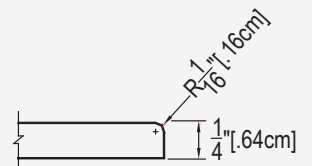

12 X 24 ESSENTIAL 2.0

Standard 3-Piece Cultured Marble Panel Specifications

- PRODUCT:** Panel system
- SERIES:** Fusion
- MODEL:** 12 x 24 Essential 2.0 (AC-FS1224E2)
- APPLICATION:** Shower Surrounds
- PATTERN:** 12x24 in (30x61cm) Tile Size
- THICKNESS:** 1/4 in (6mm)
- COLOR:** Options Available See Sample Sheet
- FINISH:** Matte or Gloss
- MATERIAL:** Solid One-Piece Cultured Marble
- INSTALLATION:** Refer to Installation Guide
- ATTRIBUTES:** Permanently Sealed Surface
Mold and Mildew Resistance
Easy Install
Easy Maintenance

3-PIECE PANEL DIMENSIONS:

PATTERN:

FINISH EDGE DETAIL:

Architectural Concepts

888.248.2724
720.259.5358
info@archconceptsllc.com

18499 Longs Way, Suite 102
Parker, CO 80134

archconceptsllc.com