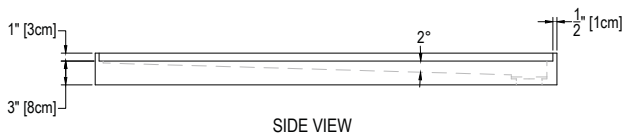

# 33 X 58.25 OFF-SET TRENCH DRAIN

## Cultured Marble Shower Pan

- PRODUCT:** Shower Pan
- SERIES:** Trench Drain
- MODEL:** AC-TDOS3358T3
- APPLICATION:** Shower Base
- DIMENSIONS:** 33" (84cm) Deep x 58.25" (152cm) Long x 4" (10cm) Tall  
Drain Centered at 15" (38cm), Trench Width 4.5" (11.4cm)  
Threshold Width 3" (7.6cm), 1" (3cm) & 1.25" (3cm)
- COLOR:** See Color Options Sheet
- FINISH:** Matte or Gloss
- MATERIAL:** Solid One-Piece Cultured Marble
- INSTALLATION:** Refer to Installation Guide
- ATTRIBUTES:** Permanently Sealed Surface  
Textured Non-slip Finish  
Mold, Mildew and Bacteria Resistance  
Abrasion Resistant  
Stainless Steel Trench Solid or Perforated Drain Cover  
Easy Install  
Easy Maintenance  
ASTM F 462 & CSA B45.5-11 IAPMO Z124-11 compliant

### DIMENSIONS:

NOTE: PAN DIMENSIONS VARY ± 1/8"