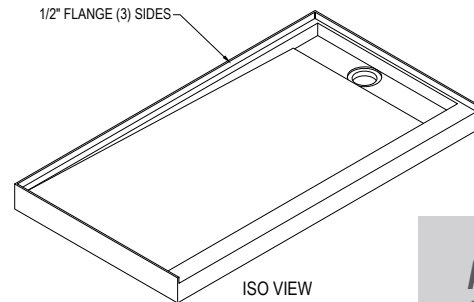

# 33 X 58.25 OFF-SET TRENCH DRAIN

## Cultured Marble Shower Pan

- PRODUCT:** Shower Pan
- SERIES:** Trench Drain
- MODEL:** AC-TDOS3358T3
- APPLICATION:** Shower Base
- DIMENSIONS:** 33" (84cm) Deep x 58.25" (152cm) Long x 4" (10cm) Tall  
Drain Centered at 15" (38cm), Trench Width 4.5" (11.4cm)  
Threshold Width 3" (7.6cm), 1" (3cm) & 1.25" (3cm)
- COLOR:** See Color Options Sheet
- FINISH:** Matte or Gloss
- MATERIAL:** Solid One-Piece Cultured Marble
- INSTALLATION:** Refer to Installation Guide
- ATTRIBUTES:** Permanently Sealed Surface  
Textured Non-slip Finish  
Mold, Mildew and Bacteria Resistance  
Abrasion Resistant  
Stainless Steel Trench Solid or Perforated Drain Cover  
Easy Install  
Easy Maintenance  
ASTM F 462 & CSA B45.5-11 IAPMO Z124-11 compliant

### DIMENSIONS:

NOTE: PAN DIMENSIONS VARY ± 1/8"