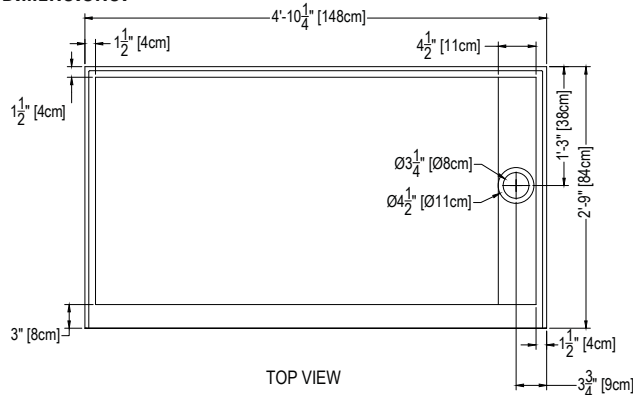

# 33 X 58.25 OFF-SET TRENCH DRAIN

## Cultured Marble Shower Pan

- PRODUCT:** Shower Pan
- SERIES:** Trench Drain
- MODEL:** AC-TDOS3358T3
- APPLICATION:** Shower Base
- DIMENSIONS:** 33" (84cm) Deep x 58.25" (152cm) Long x 4" (10cm) Tall  
Drain Centered at 15" (38cm), Trench Width 4.5" (11.4cm)  
Threshold Width 3" (7.6cm), 1" (3cm) & 1.25" (3cm)
- COLOR:** See Color Options Sheet
- FINISH:** Matte or Gloss
- MATERIAL:** Solid One-Piece Cultured Marble
- INSTALLATION:** Refer to Installation Guide
- ATTRIBUTES:** Permanently Sealed Surface  
Textured Non-slip Finish  
Mold, Mildew and Bacteria Resistance  
Abrasion Resistant  
Stainless Steel Trench Solid or Perforated Drain Cover  
Easy Install  
Easy Maintenance  
ASTM F 462 & CSA B45.5-11 IAPMO Z124-11 compliant

### DIMENSIONS:

NOTE: PAN DIMENSIONS VARY ± 1/8"