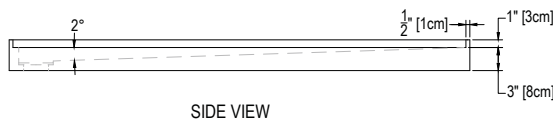

DIMENSIONS:

NOTE: PAN DIMENSIONS VARY ± 1/8"

Architectural Concepts

888.248.2724

720.259.5364

info@archconceptsllc.com

18499 Longs Way, Suite 102
Parker, CO 80134

archconceptsllc.com