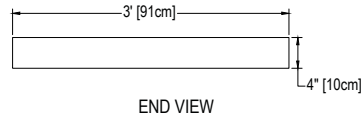

DIMENSIONS:

NOTE: PAN DIMENSIONS VARY ± 1/8"

Architectural Concepts

888.248.2724

720.259.5364

info@archconceptsllc.com

18499 Longs Way, Suite 102
Parker, CO 80134

archconceptsllc.com