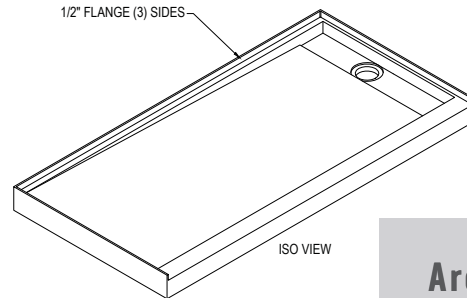

DIMENSIONS:

NOTE: PAN DIMENSIONS VARY ± 1/8"

Architectural Concepts

888.248.2724

720.259.5364

info@archconceptsllc.com

18499 Longs Way, Suite 102
Parker, CO 80134

archconceptsllc.com