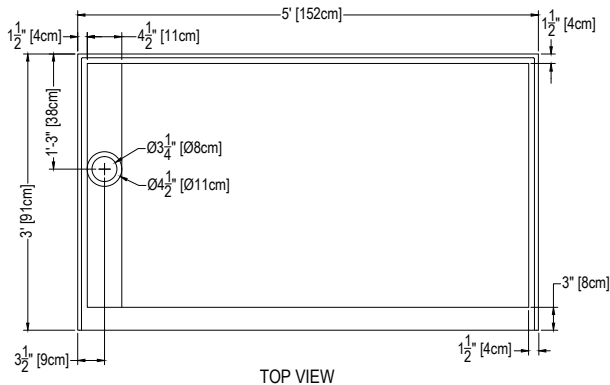

# 36 X 60 OFF-SET TRENCH DRAIN

## Cultured Marble Shower Pan

- PRODUCT:** Shower Pan
- SERIES:** Trench Drain
- MODEL:** AC-TDOS3660T3
- APPLICATION:** Shower Base
- DIMENSIONS:** 36" (91cm) Deep x 60" (152cm) Long x 4" (10cm) Tall  
Drain Centered at 15" (38cm), Trench Width 4.5" (11.4cm)  
Threshold Width 3" (7.6cm), 1.25" (3cm) & 1" (3cm)
- COLOR:** See Color Options Sheet
- FINISH:** Matte or Gloss
- MATERIAL:** Solid One-Piece Cultured Marble
- INSTALLATION:** Refer to Installation Guide
- ATTRIBUTES:** Permanently Sealed Surface  
Textured Non-slip Finish  
Mold, Mildew and Bacteria Resistance  
Abrasion Resistant  
Stainless Steel Solid or Perforated Drain Cover  
Easy Install  
Easy Maintenance  
ASTM F 462 & CSA B45.5-11 IAPMO Z124-11 compliant

### DIMENSIONS:

NOTE: PAN DIMENSIONS VARY ± 1/8"

**Architectural Concepts**

888.248.2724

720.259.5364

info@archconceptsllc.com

18499 Longs Way, Suite 102  
Parker, CO 80134

[archconceptsllc.com](http://archconceptsllc.com)