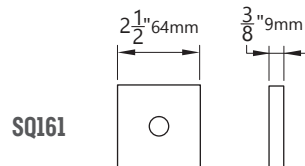

AC620

FUNCTIONS

PA - Passage
PR - Privacy
DU - Dummy

BACKSETS

2 3/8"
2 3/4"

ROSE OPTIONS

DIMENSIONS

Architectural
Concepts