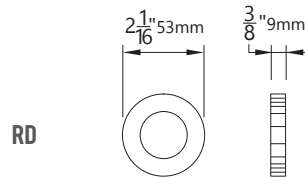

AC620

FUNCTIONS

PA - Passage
PR - Privacy
DU - Dummy

BACKSETS

2 3/8"
2 3/4"

ROSE OPTIONS

DIMENSIONS

Architectural
Concepts