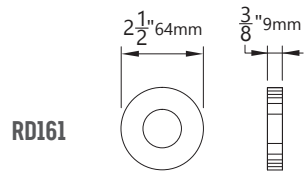

AC620

FUNCTIONS

PA - Passage
PR - Privacy
DU - Dummy

BACKSETS

2 3/8"
2 3/4"

ROSE OPTIONS

DIMENSIONS

Architectural
Concepts