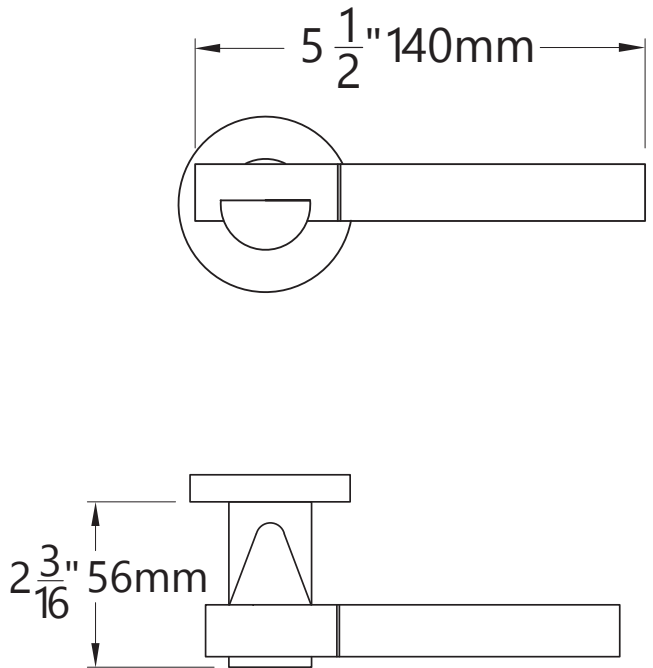

AC620

DOOR LEVER

SPECIFICATIONS

FINISHES

629 - Polished Stainless
630 - Satin Stainless

SERIES

Postmodern

MODEL

AC620

FUNCTIONS

PA - Passage
PR - Privacy
DU - Dummy

BACKSETS

2 3/8"
2 3/4"

ROSE OPTIONS

DIMENSIONS

Architectural
Concepts