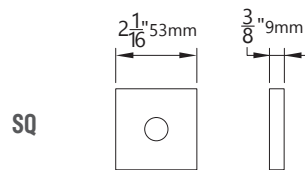

AC620

FUNCTIONS

PA - Passage
PR - Privacy
DU - Dummy

BACKSETS

2 3/8"
2 3/4"

ROSE OPTIONS

DIMENSIONS

Architectural
Concepts