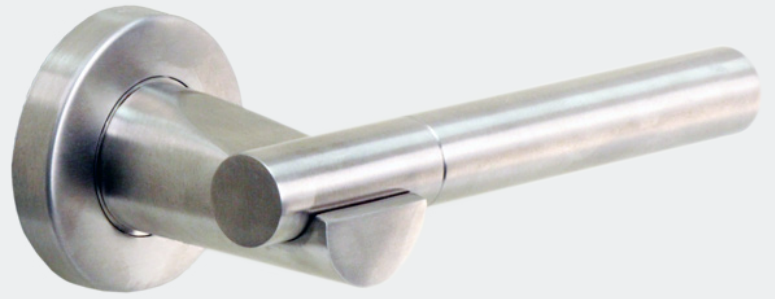

AC620

DOOR LEVER

SPECIFICATIONS

FINISHES

629 - Polished Stainless
630 - Satin Stainless

SERIES

Postmodern

MODEL

AC620

FUNCTIONS

PA - Passage
PR - Privacy
DU - Dummy

BACKSETS

2 3/8"
2 3/4"

ROSE OPTIONS

DIMENSIONS

Architectural
Concepts