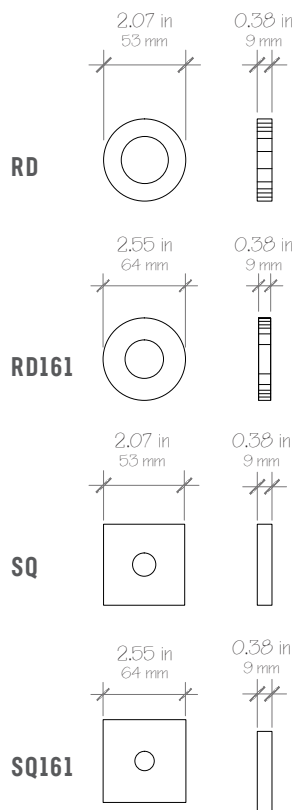

AC020

DOOR LEVER

SPECIFICATIONS

FINISHES

629 - Polished Stainless
630 - Satin Stainless

SERIES

Neo-Expression

MODEL

AC020

FUNCTIONS

PA - Passage
PR - Privacy
DU - Dummy

BACKSETS

2 3/8"
2 3/4"

ROSE OPTIONS

DIMENSIONS

**Architectural
Concepts**

O. 888.248.2724
D. 720.259.5364
E. info@archconceptsllc.com

18499 Longs Way
Suite 102
Parker, CO 80134

NOTE: If installing on an existing 2-1/8" bore, you will need to use the RD161 or SQ161 to cover the face hole properly.