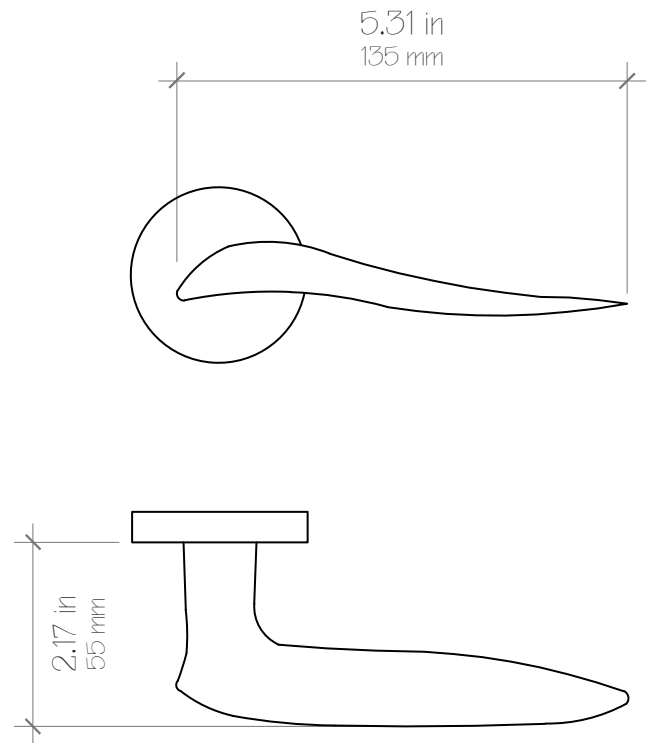

AC020

DOOR LEVER

SPECIFICATIONS

FINISHES

629 - Polished Stainless
630 - Satin Stainless

SERIES

Neo-Expression

MODEL

AC020

FUNCTIONS

PA - Passage
PR - Privacy
DU - Dummy

BACKSETS

2 3/8"
2 3/4"

ROSE OPTIONS

DIMENSIONS

**Architectural
Concepts**

O. 888.248.2724
D. 720.259.5364
E. info@archconceptsllc.com

18499 Longs Way
Suite 102
Parker, CO 80134

NOTE: If installing on an existing 2-1/8" bore, you will need to use the RD161 or SQ161 to cover the face hole properly.