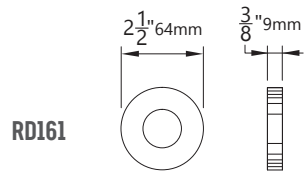

AC900

FUNCTIONS

PA - Passage
PR - Privacy
DU - Dummy

BACKSETS

2 3/8"
2 3/4"

ROSE OPTIONS

DIMENSIONS

Architectural
Concepts