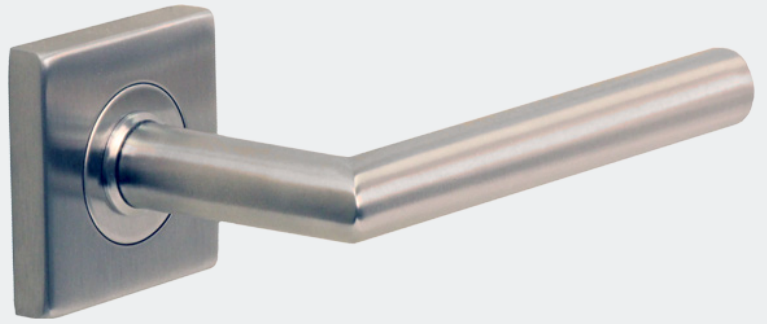

AC900

DOOR LEVER

SPECIFICATIONS

FINISHES

629 - Polished Stainless
630 - Satin Stainless

SERIES

Modern

MODEL

AC900

FUNCTIONS

PA - Passage
PR - Privacy
DU - Dummy

BACKSETS

2 3/8"
2 3/4"

ROSE OPTIONS

DIMENSIONS

Architectural
Concepts