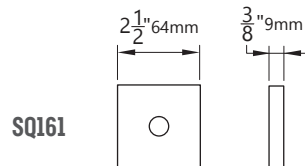

AC900

FUNCTIONS

PA - Passage
PR - Privacy
DU - Dummy

BACKSETS

2 3/8"
2 3/4"

ROSE OPTIONS

DIMENSIONS

Architectural
Concepts