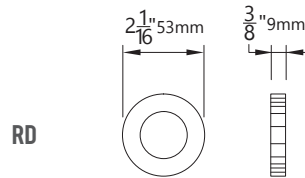

AC900

FUNCTIONS

PA - Passage
PR - Privacy
DU - Dummy

BACKSETS

2 3/8"
2 3/4"

ROSE OPTIONS

DIMENSIONS

Architectural
Concepts