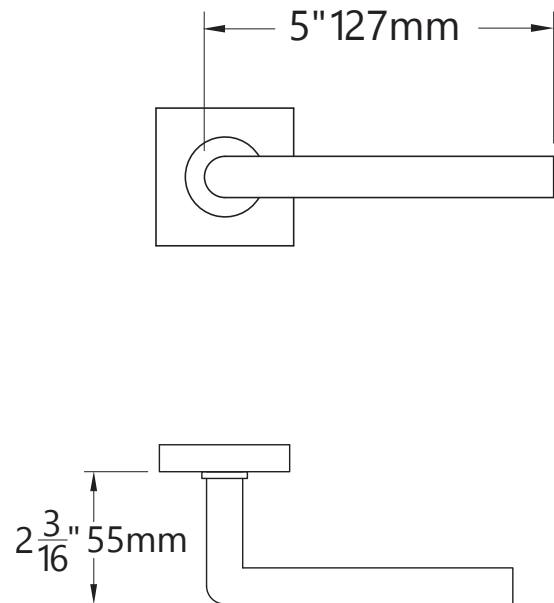

AC900

DOOR LEVER

SPECIFICATIONS

FINISHES

629 - Polished Stainless
630 - Satin Stainless

SERIES

Modern

MODEL

AC900

FUNCTIONS

PA - Passage
PR - Privacy
DU - Dummy

BACKSETS

2 3/8"
2 3/4"

ROSE OPTIONS

DIMENSIONS

Architectural
Concepts

O (888) 248 2724
D (720) 259 5364
E info@archconceptsllc.com

18505 Longs Way
Parker, CO 80134

archconceptsllc.com

NOTE: If installing on an existing 2-1/8" bore, you will need to use the RD161 or SQ161 to cover the face hole properly.