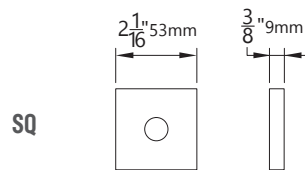

AC900

FUNCTIONS

PA - Passage
PR - Privacy
DU - Dummy

BACKSETS

2 3/8"
2 3/4"

ROSE OPTIONS

DIMENSIONS

Architectural
Concepts