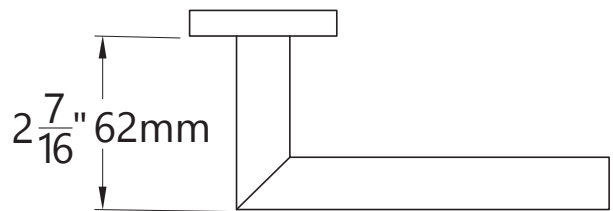

AC890

FUNCTIONS

PA - Passage
PR - Privacy
DU - Dummy

BACKSETS

2 3/8"
2 3/4"

ROSE OPTIONS

DIMENSIONS

Architectural
Concepts