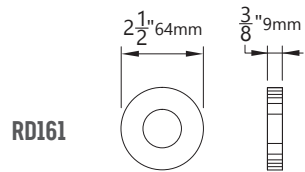

AC890

FUNCTIONS

PA - Passage
PR - Privacy
DU - Dummy

BACKSETS

2 3/8"
2 3/4"

ROSE OPTIONS

DIMENSIONS

Architectural
Concepts