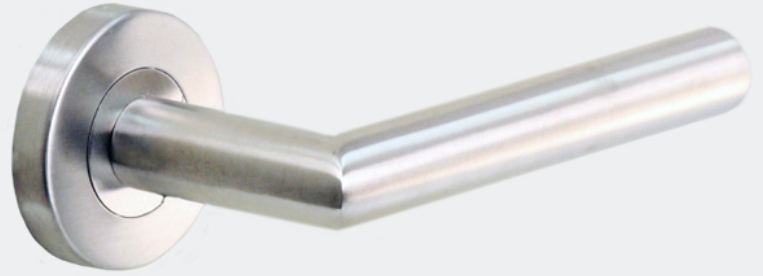

AC890

DOOR LEVER

SPECIFICATIONS

FINISHES

629 - Polished Stainless
630 - Satin Stainless

SERIES

Modern

MODEL

AC890

FUNCTIONS

PA - Passage
PR - Privacy
DU - Dummy

BACKSETS

2 3/8"
2 3/4"

ROSE OPTIONS

DIMENSIONS

Architectural
Concepts