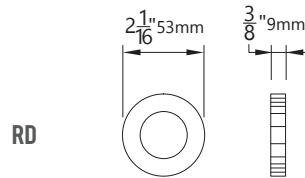

AC890

FUNCTIONS

PA - Passage
PR - Privacy
DU - Dummy

BACKSETS

2 3/8"
2 3/4"

ROSE OPTIONS

DIMENSIONS

Architectural
Concepts