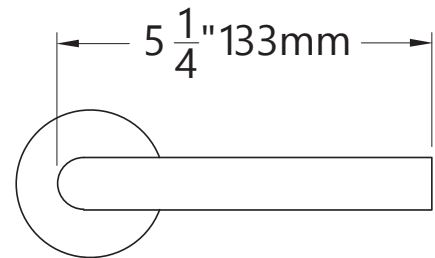

AC890

FUNCTIONS

PA - Passage
PR - Privacy
DU - Dummy

BACKSETS

2 3/8"
2 3/4"

ROSE OPTIONS

DIMENSIONS

Architectural
Concepts