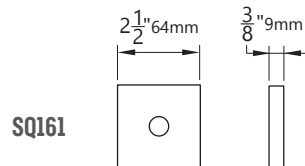

AC890

FUNCTIONS

PA - Passage
PR - Privacy
DU - Dummy

BACKSETS

2 3/8"
2 3/4"

ROSE OPTIONS

DIMENSIONS

Architectural
Concepts