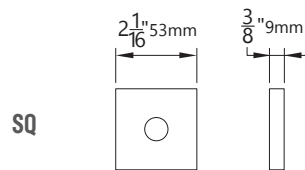

AC890

FUNCTIONS

PA - Passage
PR - Privacy
DU - Dummy

BACKSETS

2 3/8"
2 3/4"

ROSE OPTIONS

DIMENSIONS

Architectural
Concepts