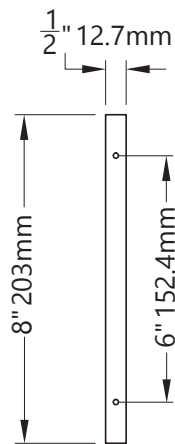

## DIMENSIONS

BACK

SIDE

DOOR SIDE

GLASS SIDE

**Architectural  
Concepts**

O 888.248.2724  
D 720.259.5358  
E [info@archconceptsllc.com](mailto:info@archconceptsllc.com)

18505 Longs Way  
Parker, CO 80134