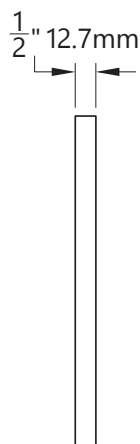

# ACSQ5308

PULL HARDWARE

## DIMENSIONS

BACK

SIDE

DOOR SIDE

GLASS SIDE

**Architectural  
Concepts**

O 888.248.2724  
D 720.259.5358  
E [info@archconceptsllc.com](mailto:info@archconceptsllc.com)

18505 Longs Way  
Parker, CO 80134