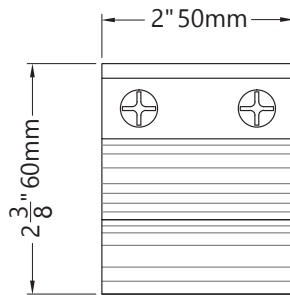

## SPECIFICATIONS

## DIMENSIONS

BACK

TOP

GLASS SIDE

Architectural  
Concepts

O 888.248.2724  
D 720.259.5358  
E [info@archconceptsllc.com](mailto:info@archconceptsllc.com)

18505 Longs Way  
Parker, CO 80134

[archconceptsllc.com](http://archconceptsllc.com)