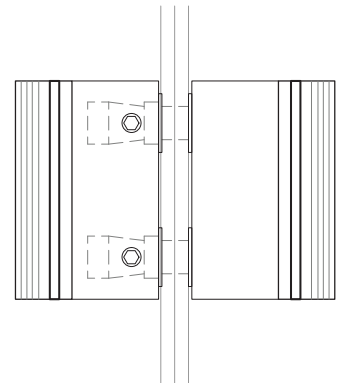

## DIMENSIONS

BACK

TOP

GLASS SIDE

Architectural  
Concepts

O 888.248.2724  
D 720.259.5358  
E [info@archconceptsllc.com](mailto:info@archconceptsllc.com)

18505 Longs Way  
Parker, CO 80134

[archconceptsllc.com](http://archconceptsllc.com)