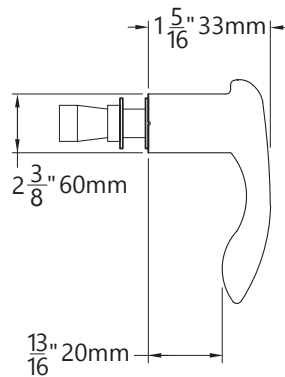

## SPECIFICATIONS

## DIMENSIONS

BACK

TOP

GLASS SIDE

Architectural  
Concepts

O 888.248.2724  
D 720.259.5358  
E [info@archconceptsllc.com](mailto:info@archconceptsllc.com)

18505 Longs Way  
Parker, CO 80134

[archconceptsllc.com](http://archconceptsllc.com)