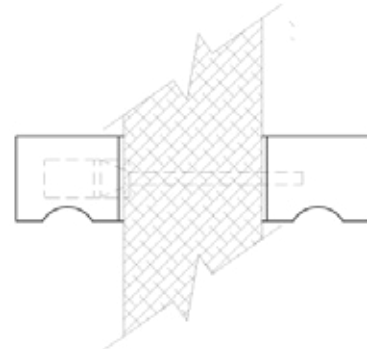

## DIMENSIONS

BACK

SIDE

GLASS

DOOR

**Architectural  
Concepts**

O 888.248.2724  
D 720.259.5358  
E [info@archconceptsllc.com](mailto:info@archconceptsllc.com)

18505 Longs Way  
Parker, CO 80134