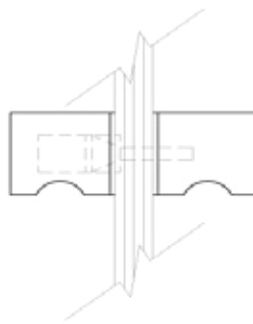

## DIMENSIONS

BACK

SIDE

GLASS

DOOR

**Architectural  
Concepts**

O 888.248.2724  
D 720.259.5358  
E [info@archconceptsllc.com](mailto:info@archconceptsllc.com)

18505 Longs Way  
Parker, CO 80134