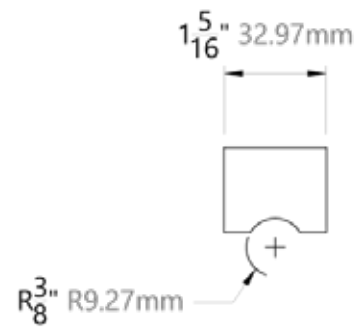

## DIMENSIONS

BACK

SIDE

GLASS

DOOR

**Architectural  
Concepts**

O 888.248.2724  
D 720.259.5358  
E [info@archconceptsllc.com](mailto:info@archconceptsllc.com)

18505 Longs Way  
Parker, CO 80134