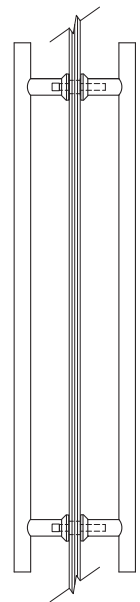

ACM06324

PULL HARDWARE

SPECIFICATIONS

FINISHES

625 - Polished Chrome
622 - Matte Black
630 - Brushed Stainless

Additional finishes available

MODEL

ACM06324

Available single sided or BTB
accommodating both wood and
glass doors.

DIMENSIONS

BACK

SIDE

DOOR SIDE

GLASS SIDE

**Architectural
Concepts**

O 888 248 2724
D 720 259 5358
E info@archconceptsllc.com