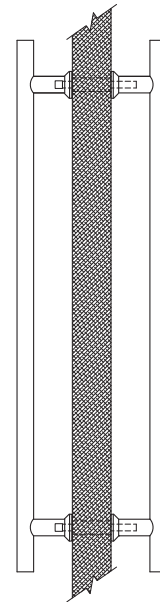

ACM06324

PULL HARDWARE

SPECIFICATIONS

FINISHES

625 - Polished Chrome
622 - Matte Black
630 - Brushed Stainless

Additional finishes available

MODEL

ACM06324

Available single sided or BTB
accommodating both wood and
glass doors.

DIMENSIONS

BACK

SIDE

DOOR SIDE

GLASS SIDE

**Architectural
Concepts**

O 888 248 2724
D 720 259 5358
E info@archconceptsllc.com