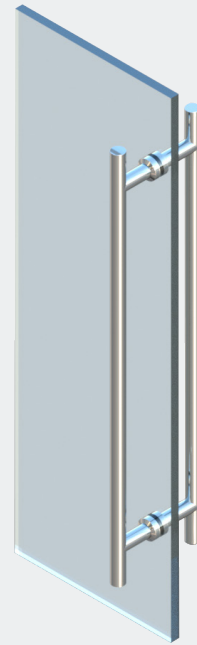

ACM06324

PULL HARDWARE

SPECIFICATIONS

FINISHES

625 - Polished Chrome
622 - Matte Black
630 - Brushed Stainless

Additional finishes available

MODEL

ACM06324

Available single sided or BTB
accommodating both wood and
glass doors.

DIMENSIONS

BACK

SIDE

DOOR SIDE

GLASS SIDE

**Architectural
Concepts**

O 888 248 2724
D 720 259 5358
E info@archconceptsllc.com