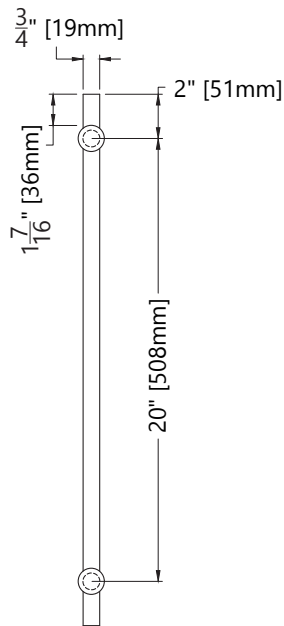

ACM06324

PULL HARDWARE

SPECIFICATIONS

FINISHES

625 - Polished Chrome
622 - Matte Black
630 - Brushed Stainless

Additional finishes available

MODEL

ACM06324

Available single sided or BTB
accommodating both wood and
glass doors.

DIMENSIONS

BACK

SIDE

DOOR SIDE

GLASS SIDE

**Architectural
Concepts**

O 888 248 2724
D 720 259 5358
E info@archconceptsllc.com