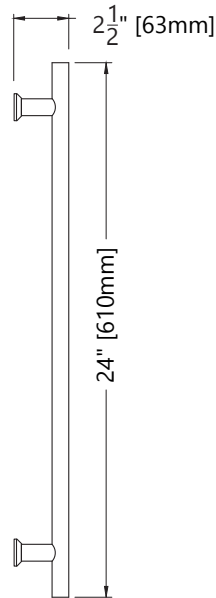

ACM06324

PULL HARDWARE

SPECIFICATIONS

FINISHES

625 - Polished Chrome
622 - Matte Black
630 - Brushed Stainless

Additional finishes available

MODEL

ACM06324

Available single sided or BTB
accommodating both wood and
glass doors.

DIMENSIONS

BACK

SIDE

DOOR SIDE

GLASS SIDE

**Architectural
Concepts**

O 888 248 2724
D 720 259 5358
E info@archconceptsllc.com