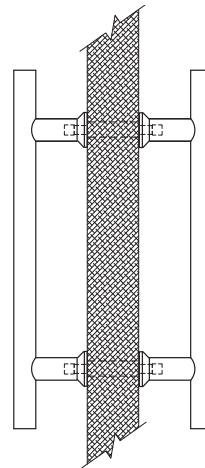

ACM06312

PULL HARDWARE

SPECIFICATIONS

FINISHES

- 625 - Polished Chrome
- 622 - Matte Black
- 630 - Brushed Stainless

Additional finishes available

MODEL

ACM06312

Available single sided or BTB accommodating both wood and glass doors. See also ACM06312X18 for shower door application.

DIMENSIONS

BACK

SIDE

DOOR SIDE

GLASS SIDE

**Architectural
Concepts**

O (888) 248 2724
D (720) 259 5358
E info@archconceptsllc.com