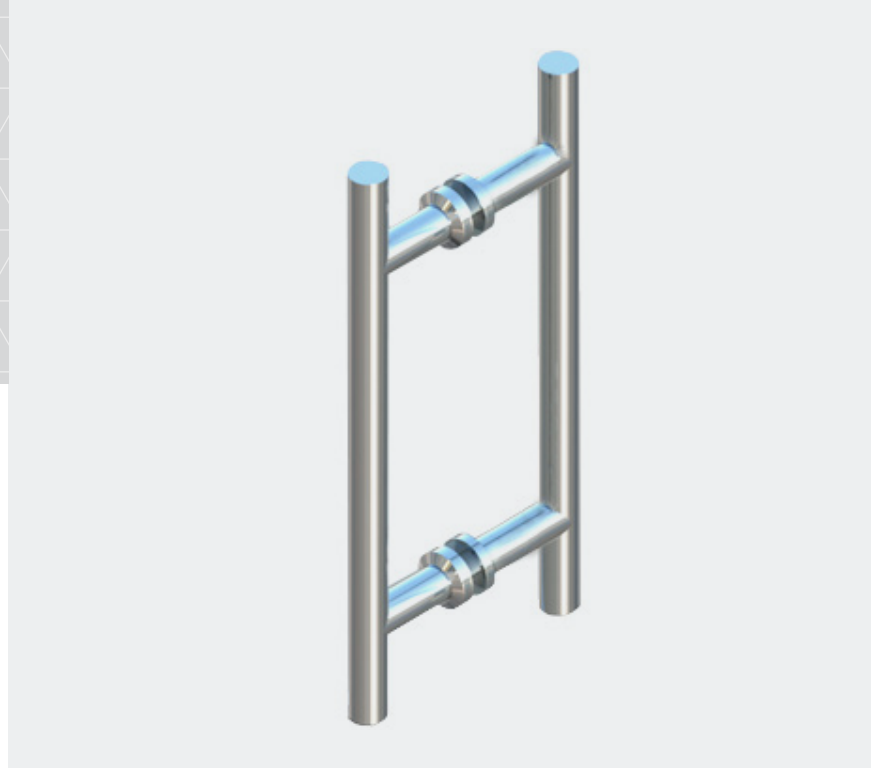

ACM06312

PULL HARDWARE

SPECIFICATIONS

FINISHES

- 625 - Polished Chrome
- 622 - Matte Black
- 630 - Brushed Stainless

Additional finishes available

MODEL

ACM06312

Available single sided or BTB accommodating both wood and glass doors. See also ACM06312X18 for shower door application.

DIMENSIONS

BACK

SIDE

DOOR SIDE

GLASS SIDE

**Architectural
Concepts**

O (888) 248 2724
D (720) 259 5358
E info@archconceptsllc.com