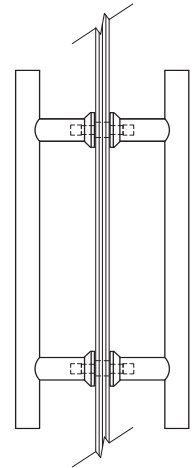

ACM06312

PULL HARDWARE

SPECIFICATIONS

FINISHES

- 625 - Polished Chrome
- 622 - Matte Black
- 630 - Brushed Stainless

Additional finishes available

MODEL

ACM06312

Available single sided or BTB accommodating both wood and glass doors. See also ACM06312X18 for shower door application.

DIMENSIONS

BACK

SIDE

DOOR SIDE

GLASS SIDE

**Architectural
Concepts**

O (888) 248 2724
D (720) 259 5358
E info@archconceptsllc.com