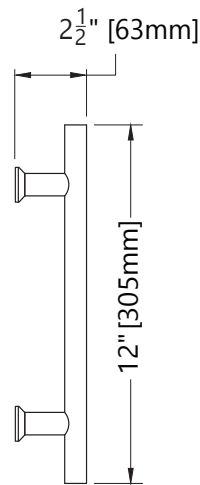

ACM06312

PULL HARDWARE

SPECIFICATIONS

FINISHES

- 625 - Polished Chrome
- 622 - Matte Black
- 630 - Brushed Stainless

Additional finishes available

MODEL

ACM06312

Available single sided or BTB accommodating both wood and glass doors. See also ACM06312X18 for shower door application.

DIMENSIONS

BACK

SIDE

DOOR SIDE

GLASS SIDE

**Architectural
Concepts**

O (888) 248 2724
D (720) 259 5358
E info@archconceptsllc.com