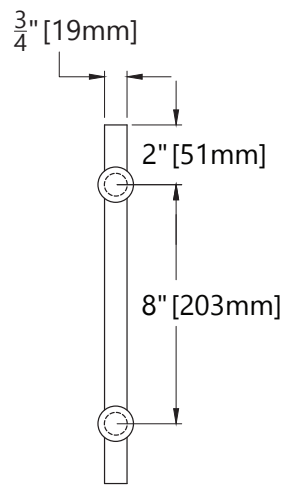

ACM06312

PULL HARDWARE

SPECIFICATIONS

FINISHES

- 625 - Polished Chrome
- 622 - Matte Black
- 630 - Brushed Stainless

Additional finishes available

MODEL

ACM06312

Available single sided or BTB accommodating both wood and glass doors. See also ACM06312X18 for shower door application.

DIMENSIONS

BACK

SIDE

DOOR SIDE

GLASS SIDE

**Architectural
Concepts**

O (888) 248 2724
D (720) 259 5358
E info@archconceptsllc.com