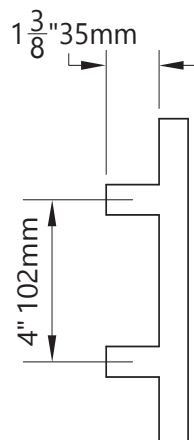

## DIMENSIONS

BACK

SIDE

DOOR SIDE

GLASS SIDE

Architectural  
Concepts

O 888.248.2724  
D 720.259.5358  
E [info@archconceptsllc.com](mailto:info@archconceptsllc.com)

18505 Longs Way  
Parker, CO 80134