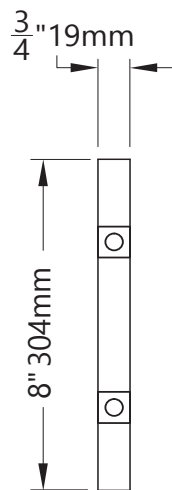

# ACM06308

PULL HARDWARE

### MODEL

ACM06308

## DIMENSIONS

BACK

SIDE

DOOR SIDE

GLASS SIDE

Architectural  
Concepts

O 888.248.2724  
D 720.259.5358  
E [info@archconceptsllc.com](mailto:info@archconceptsllc.com)

18505 Longs Way  
Parker, CO 80134