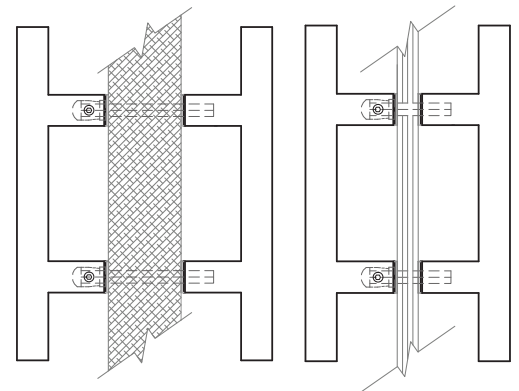

## DIMENSIONS

BACK

SIDE

DOOR SIDE

GLASS SIDE

Architectural  
Concepts

O 888.248.2724  
D 720.259.5358  
E [info@archconceptsllc.com](mailto:info@archconceptsllc.com)

18505 Longs Way  
Parker, CO 80134