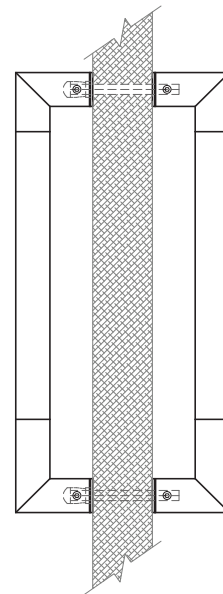

ACHU6312

PULL HARDWARE

SPECIFICATIONS

FINISHES

- 625 - Polished Chrome
- 622 - Matte Black
- 630 - Brushed Stainless

Additional finishes available

MODEL

ACHU6312 BTB

Also available single-sided.

DIMENSIONS

BACK

SIDE

DOOR SIDE

GLASS SIDE

**Architectural
Concepts**

O (888) 248 2724
D (720) 259 5358
E info@archconceptsllc.com