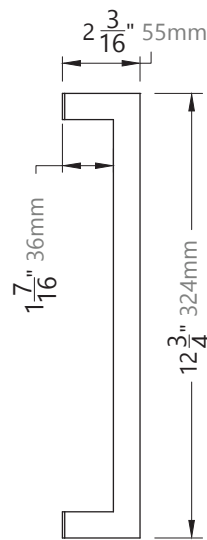

ACHU6312

PULL HARDWARE

SPECIFICATIONS

FINISHES

- 625 - Polished Chrome
- 622 - Matte Black
- 630 - Brushed Stainless

Additional finishes available

MODEL

ACHU6312 BTB

Also available single-sided.

DIMENSIONS

BACK

SIDE

DOOR SIDE

GLASS SIDE

**Architectural
Concepts**

O (888) 248 2724
D (720) 259 5358
E info@archconceptsllc.com