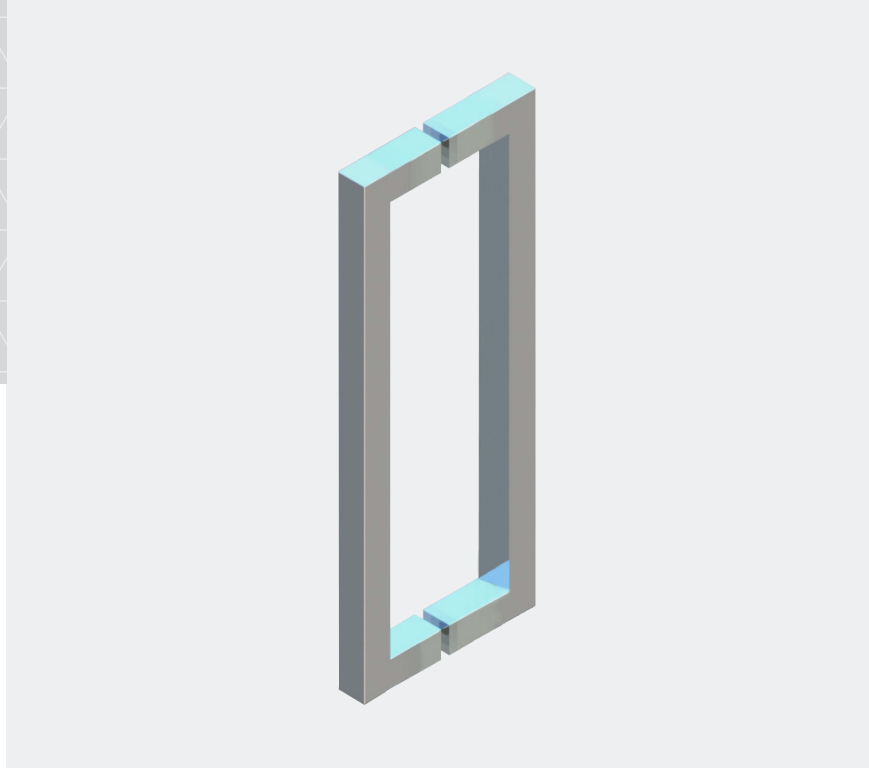

ACHU6312

PULL HARDWARE

SPECIFICATIONS

FINISHES

- 625 - Polished Chrome
- 622 - Matte Black
- 630 - Brushed Stainless

Additional finishes available

MODEL

ACHU6312 BTB

Also available single-sided.

DIMENSIONS

BACK

SIDE

DOOR SIDE

GLASS SIDE

**Architectural
Concepts**

O (888) 248 2724
D (720) 259 5358
E info@archconceptsllc.com