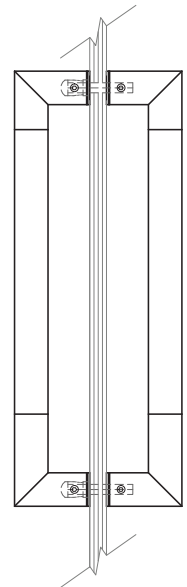

ACHU6312

PULL HARDWARE

SPECIFICATIONS

FINISHES

- 625 - Polished Chrome
- 622 - Matte Black
- 630 - Brushed Stainless

Additional finishes available

MODEL

ACHU6312 BTB

Also available single-sided.

DIMENSIONS

BACK

SIDE

DOOR SIDE

GLASS SIDE

**Architectural
Concepts**

O (888) 248 2724
D (720) 259 5358
E info@archconceptsllc.com