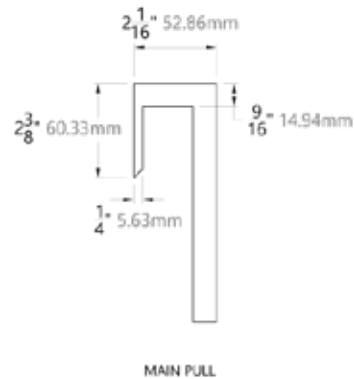

## SPECIFICATIONS

## DIMENSIONS

GLASS SIDE

BACK

SIDE

Architectural  
Concepts

O 888.248.2724  
D 720.259.5358  
E info@archconceptsllc.com

18505 Longs Way  
Parker, CO 80134

archconceptsllc.com