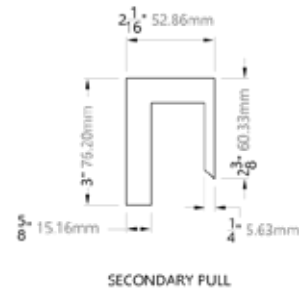

## DIMENSIONS

GLASS SIDE

BACK

SIDE

Architectural  
Concepts

O 888.248.2724  
D 720.259.5358  
E info@archconceptsllc.com

18505 Longs Way  
Parker, CO 80134

archconceptsllc.com