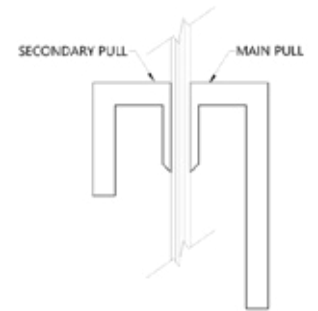

## DIMENSIONS

GLASS SIDE

BACK

SIDE

Architectural  
Concepts

O 888.248.2724  
D 720.259.5358  
E info@archconceptsllc.com

18505 Longs Way  
Parker, CO 80134

archconceptsllc.com