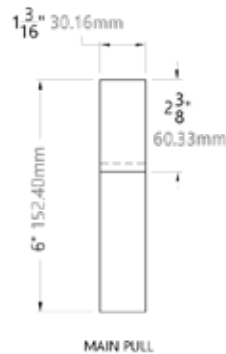

## SPECIFICATIONS

## DIMENSIONS

GLASS SIDE

BACK

SIDE

Architectural  
Concepts

O 888.248.2724  
D 720.259.5358  
E info@archconceptsllc.com

18505 Longs Way  
Parker, CO 80134

archconceptsllc.com