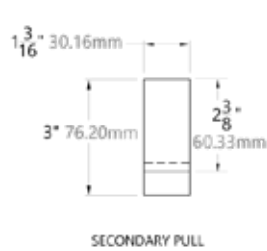

## DIMENSIONS

GLASS SIDE

BACK

SIDE

Architectural  
Concepts

O 888.248.2724  
D 720.259.5358  
E info@archconceptsllc.com

18505 Longs Way  
Parker, CO 80134

archconceptsllc.com