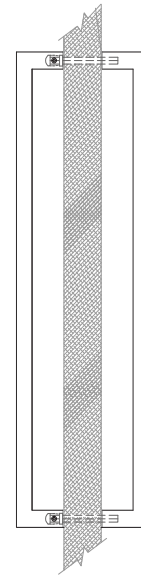

AC5336

PULL HARDWARE

SPECIFICATIONS

FINISHES

629 - Polished Stainless

630 - Satin Stainless

Custom colors available upon request

MODEL

AC5336

DIMENSIONS

BACK

SIDE

DOOR SIDE

GLASS SIDE

Architectural
Concepts

O 888.248.2724