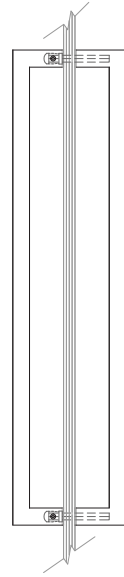

AC5336

PULL HARDWARE

SPECIFICATIONS

FINISHES

629 - Polished Stainless

630 - Satin Stainless

Custom colors available upon request

MODEL

AC5336

DIMENSIONS

BACK

SIDE

DOOR SIDE

GLASS SIDE

Architectural
Concepts

O 888.248.2724