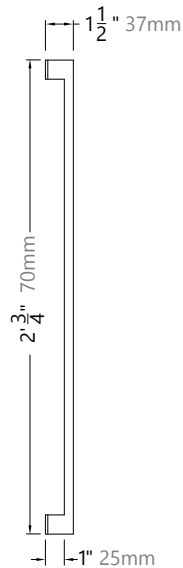

# AC5324

PULL HARDWARE

### MODEL

AC5324

## DIMENSIONS

BACK

SIDE

DOOR SIDE

GLASS SIDE

**Architectural  
Concepts**

O 888.248.2724  
D 720.259.5358  
E [info@archconceptsllc.com](mailto:info@archconceptsllc.com)

18505 Longs Way  
Parker, CO 80134