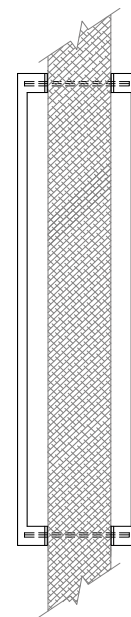

# AC5324

PULL HARDWARE

### MODEL

AC5324

## DIMENSIONS

BACK

SIDE

DOOR SIDE

GLASS SIDE

**Architectural  
Concepts**

O 888.248.2724  
D 720.259.5358  
E [info@archconceptsllc.com](mailto:info@archconceptsllc.com)

18505 Longs Way  
Parker, CO 80134