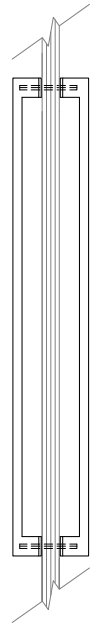

# AC5324

PULL HARDWARE

### FINISHES

- 622 - Black
- 629 - Polished Stainless
- 630 - Satin Stainless

Custom colors available upon request

### MODEL

AC5324

## DIMENSIONS

BACK

SIDE

DOOR SIDE

GLASS SIDE

**Architectural  
Concepts**

O 888.248.2724  
D 720.259.5358  
E [info@archconceptsllc.com](mailto:info@archconceptsllc.com)

18505 Longs Way  
Parker, CO 80134