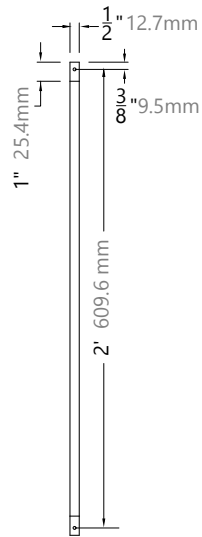

# AC5324

PULL HARDWARE

## DIMENSIONS

BACK

SIDE

DOOR SIDE

GLASS SIDE

**Architectural  
Concepts**

O 888.248.2724  
D 720.259.5358  
E [info@archconceptsllc.com](mailto:info@archconceptsllc.com)

18505 Longs Way  
Parker, CO 80134