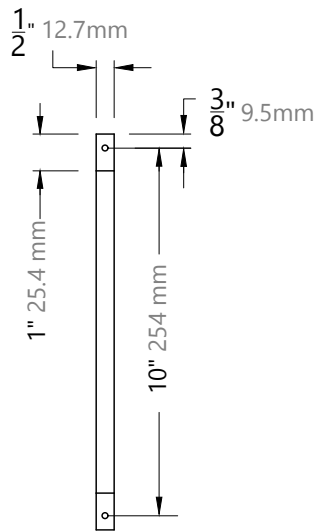

AC5310

PULL HARDWARE

SPECIFICATIONS

FINISHES

- 622 - Black
- 629 - Polished Stainless
- 630 - Satin Stainless

Custom colors available upon request

MODEL

AC5310

DIMENSIONS

BACK

SIDE

DOOR SIDE

GLASS SIDE

Architectural
Concepts

O 888.248.2724
D 720.259.5358
E info@archconceptsllc.com

18505 Longs Way
Parker, CO 80134

Note: Recessed flush pull for bypass or barn doors.

archconceptsllc.com