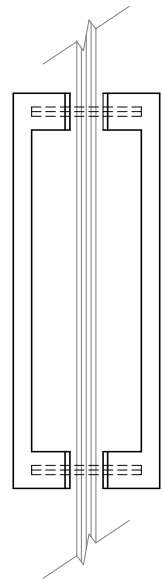

AC5310

PULL HARDWARE

SPECIFICATIONS

FINISHES

- 622 - Black
- 629 - Polished Stainless
- 630 - Satin Stainless

Custom colors available upon request

MODEL

AC5310

DIMENSIONS

BACK

SIDE

DOOR SIDE

GLASS SIDE

Architectural
Concepts

O 888.248.2724
D 720.259.5358
E info@archconceptsllc.com

18505 Longs Way
Parker, CO 80134

Note: Recessed flush pull for bypass or barn doors.

archconceptsllc.com