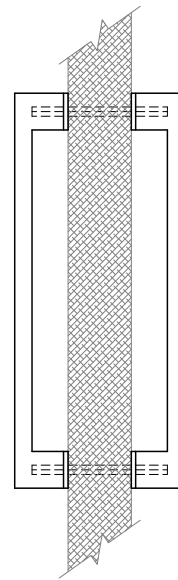

AC5310

PULL HARDWARE

SPECIFICATIONS

FINISHES

- 622 - Black
- 629 - Polished Stainless
- 630 - Satin Stainless

Custom colors available upon request

MODEL

AC5310

DIMENSIONS

BACK

SIDE

DOOR SIDE

GLASS SIDE

Architectural
Concepts

O 888.248.2724
D 720.259.5358
E info@archconceptsllc.com

18505 Longs Way
Parker, CO 80134

Note: Recessed flush pull for bypass or barn doors.

archconceptsllc.com