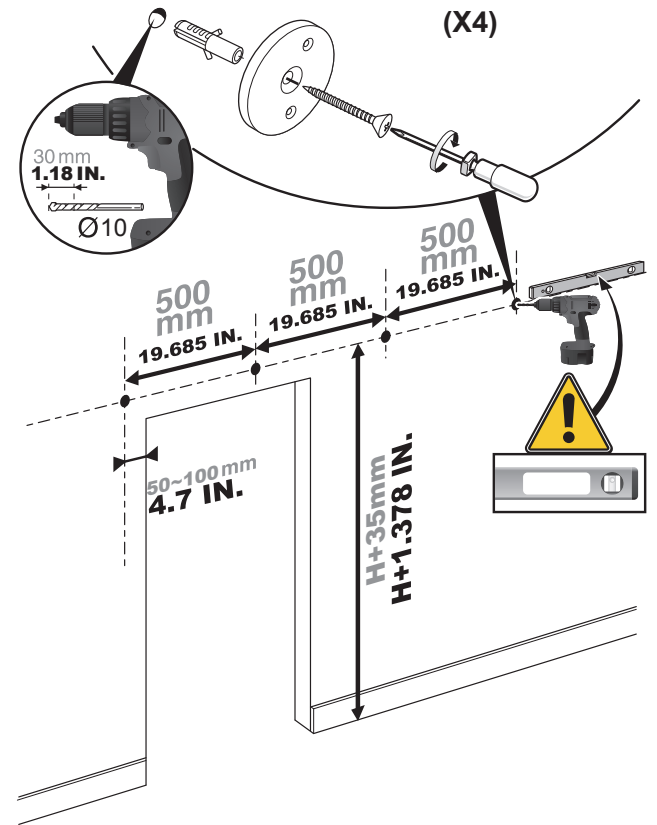

AC9000-B Barn Door Installation

MATERIALS PROVIDED

STEP 1

STEP 2

STEP 3.1

Architectural Concepts

(888) 248 2724 | (720) 259 5358 | info@archconceptsllc.com | 18505 Longs Way, Parker, CO 80134 | archconceptsllc.com

<https://www.archconceptsllc.com/products/doors/hardware/sliding-barn-door/>

Page 2 of 5

Revised 06-10-22