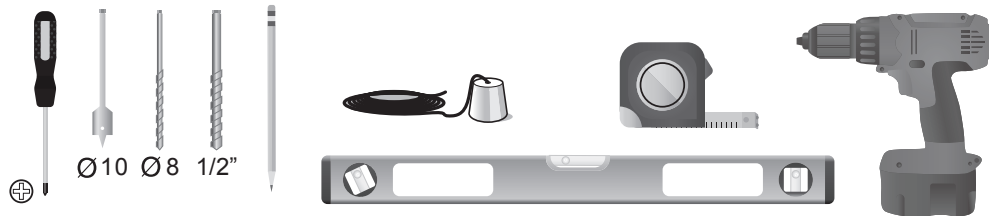

AC9000-B SERIES BARN DOOR INSTALLATION

TOOLS REQUIRED