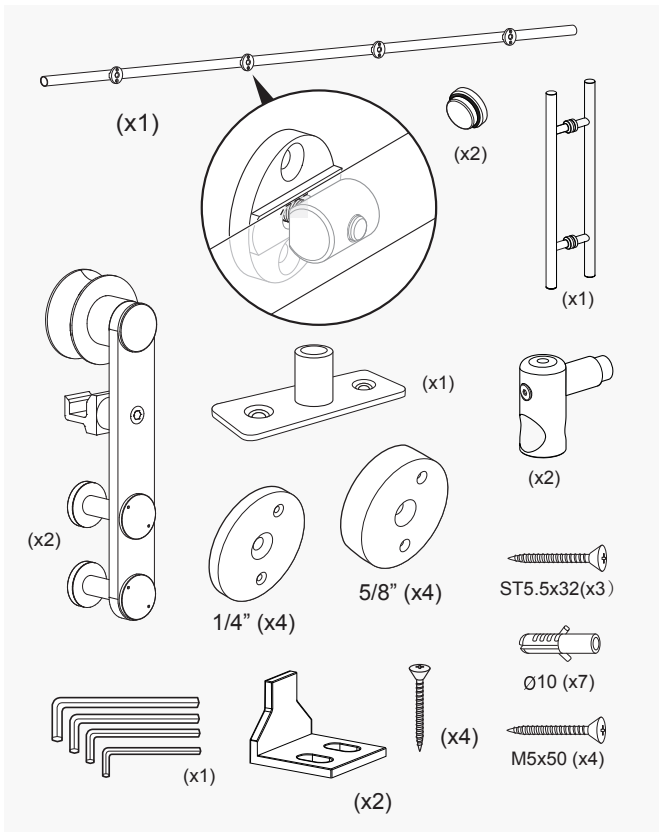

AC9000-B Barn Door Installation

MATERIALS PROVIDED