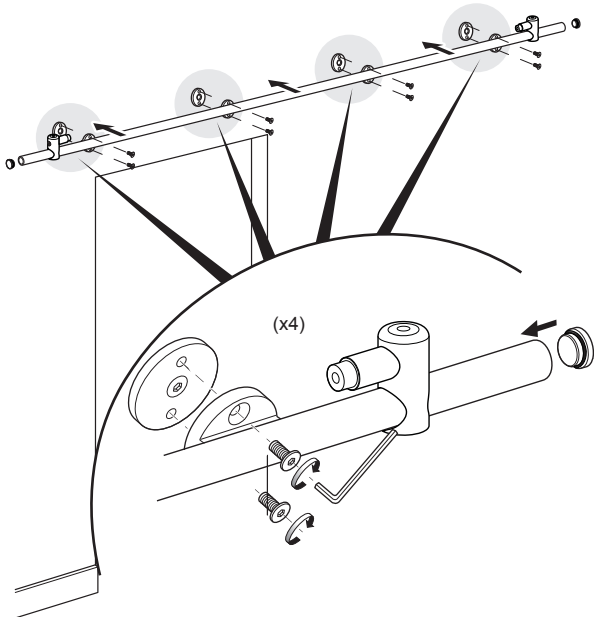

AC9000-B Barn Door Installation

MATERIALS PROVIDED

STEP 1

STEP 2

STEP 3.1

Architectural Concepts

(888) 248 2724 | (720) 259 5358 | info@archconceptsllc.com | 18505 Longs Way, Parker, CO 80134 | archconceptsllc.com

<https://www.archconceptsllc.com/products/doors/hardware/sliding-barn-door/>

Page 2 of 5

Revised 06-10-22