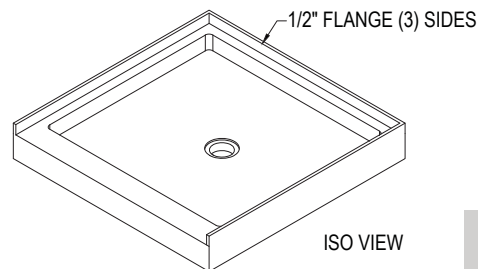

DIMENSIONS:

Architectural Concepts

888.248.2724

720.259.5364

info@archconceptsllc.com

18499 Longs Way, Suite 102
Parker, CO 80134

archconceptsllc.com