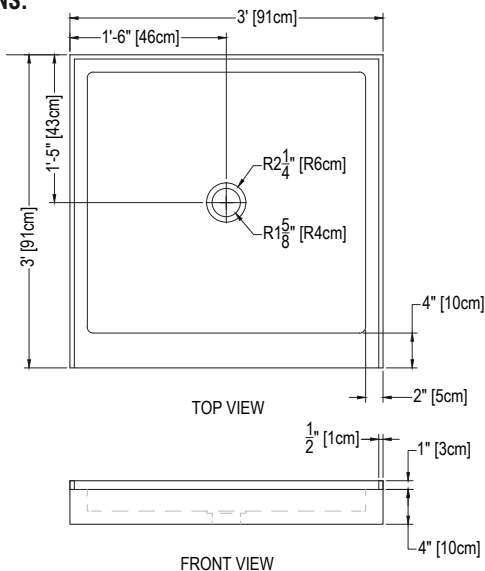

36X36 CENTER DRAIN

Cultured Marble Shower Pan

- PRODUCT:** Shower Pan
SERIES: Center Drain
MODEL: AC-CD3636
APPLICATION: Shower Base
PATTERN: 36" (91cm) Deep x 36" (91cm) Long x 5" (13cm) Tall
Drain Centered at 18" (46cm)
Threshold Width 4" (10cm) and 2" (5cm)
COLOR: See Color Options Sheet
FINISH: Matte or Gloss
MATERIAL: Solid One-Piece Cultured Marble
INSTALLATION: Refer to Installation Guide
ATTRIBUTES: Permanently Sealed Surface
Textured Non-slip Finish
Mold, Mildew and Bacteria Resistance
Abrasion Resistant
Stainless Steel Trench Drain Cover
Easy Install
Easy Maintenance
ASTM F 462 & CSA B45.5-11 IAPMO Z124-11 compliant

DIMENSIONS:

Architectural Concepts

888.248.2724

720.259.5364

info@archconceptsllc.com

18499 Longs Way, Suite 102
Parker, CO 80134

archconceptsllc.com