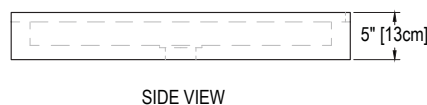

DIMENSIONS:

Architectural Concepts

888.248.2724

720.259.5364

info@archconceptsllc.com

18499 Longs Way, Suite 102
Parker, CO 80134

archconceptsllc.com