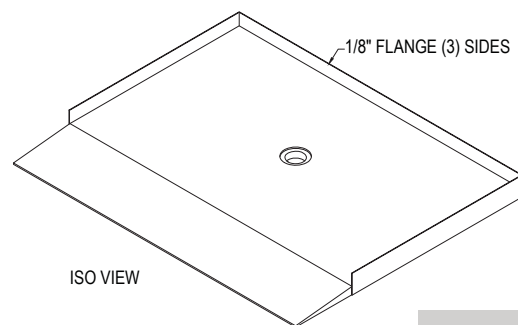

34X60 ADA - CENTER DRAIN

Cultured Marble Shower Pan

- PRODUCT:** Shower Pan
- SERIES:** Center Drain
- MODEL:** 34 x 60 ADA Center Drain
- APPLICATION:** Shower Base
- DIMENSIONS:** 34" (86cm) Deep x 60" (152cm) Long x 4" (10cm) Tall
Drain Centered at 17" (43cm)
- COLOR:** See Color Options Sheet
- FINISH:** Matte or Gloss
- MATERIAL:** Solid One-Piece Cultured Marble
- INSTALLATION:** Refer to Installation Guide
- ATTRIBUTES:** Permanently Sealed Surface
Textured Non-slip Finish
Mold, Mildew and Bacteria Resistance
Abrasion Resistant
Stainless Steel Trench Drain Cover
Easy Install
Easy Maintenance

DIMENSIONS:

TOP VIEW

ISO VIEW

FRONT VIEW

SIDE VIEW

Architectural Concepts

888.248.2724

720.259.5364