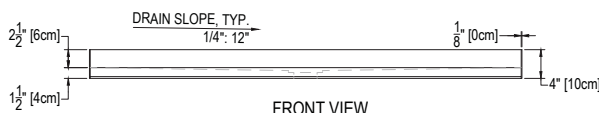

34X60 ADA - CENTER DRAIN

Cultured Marble Shower Pan

- PRODUCT:** Shower Pan
- SERIES:** Center Drain
- MODEL:** 34 x 60 ADA Center Drain
- APPLICATION:** Shower Base
- DIMENSIONS:** 34" (86cm) Deep x 60" (152cm) Long x 4" (10cm) Tall
Drain Centered at 17" (43cm)
- COLOR:** See Color Options Sheet
- FINISH:** Matte or Gloss
- MATERIAL:** Solid One-Piece Cultured Marble
- INSTALLATION:** Refer to Installation Guide
- ATTRIBUTES:** Permanently Sealed Surface
Textured Non-slip Finish
Mold, Mildew and Bacteria Resistance
Abrasion Resistant
Stainless Steel Trench Drain Cover
Easy Install
Easy Maintenance

DIMENSIONS:

TOP VIEW

ISO VIEW

FRONT VIEW

SIDE VIEW

Architectural Concepts

888.248.2724

720.259.5364