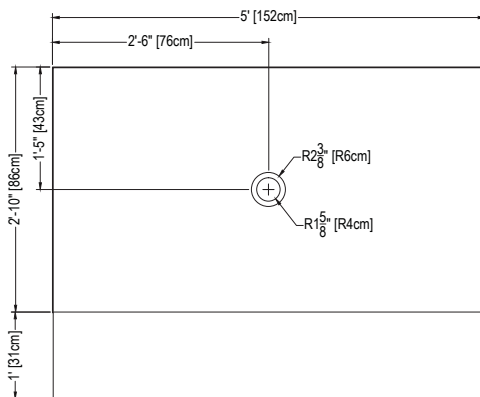

34X60 ADA - CENTER DRAIN

Cultured Marble Shower Pan

- PRODUCT:** Shower Pan
- SERIES:** Center Drain
- MODEL:** 34 x 60 ADA Center Drain
- APPLICATION:** Shower Base
- DIMENSIONS:** 34" (86cm) Deep x 60" (152cm) Long x 4" (10cm) Tall
Drain Centered at 17" (43cm)
- COLOR:** See Color Options Sheet
- FINISH:** Matte or Gloss
- MATERIAL:** Solid One-Piece Cultured Marble
- INSTALLATION:** Refer to Installation Guide
- ATTRIBUTES:** Permanently Sealed Surface
Textured Non-slip Finish
Mold, Mildew and Bacteria Resistance
Abrasion Resistant
Stainless Steel Trench Drain Cover
Easy Install
Easy Maintenance

DIMENSIONS:

TOP VIEW

ISO VIEW

FRONT VIEW

SIDE VIEW

Architectural Concepts

888.248.2724

720.259.5364