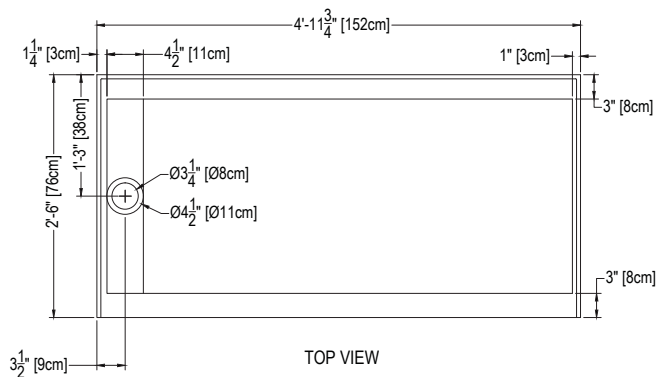

30 X 60 TRENCH CENTER DRAIN 3" THRESHOLD

Cultured Marble Shower Pan

- PRODUCT:** Shower Pan
SERIES: Trench Center Drain
MODEL: AC-TCD3060T3
APPLICATION: Shower Base
DIMENSIONS: 30" (76cm) Deep x 60" (152cm) Long x 4" (10cm) Tall
Drain Centered at 15" (38cm), Trench Width 4.5" (11.4cm)
Threshold Width 3" (8cm), 1.25" (3cm) & 1" (3cm)
COLOR: See Color Options Sheet
FINISH: Matte or Gloss
MATERIAL: Solid One-Piece Cultured Marble
INSTALLATION: Refer to Installation Guide
ATTRIBUTES: Permanently Sealed Surface
Textured Non-slip Finish
Mold, Mildew and Bacteria Resistance
Abrasion Resistant
Stainless Steel Trench Drain Cover
Easy Install
Easy Maintenance
ASTM F 462 & CSA B45.5-11 IAPMO Z124-11 compliant

DIMENSIONS:

TOP VIEW

SIDE VIEW

ISO VIEW

END VIEW

Architectural Concepts

888.248.2724
720.259.5364
info@archconceptsllc.com

18499 Longs Way, Suite 102
Parker, CO 80134