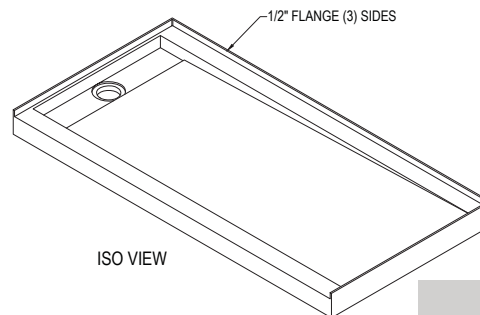

30 X 60 TRENCH CENTER DRAIN 3" THRESHOLD

Cultured Marble Shower Pan

- PRODUCT:** Shower Pan
SERIES: Trench Center Drain
MODEL: AC-TCD3060T3
APPLICATION: Shower Base
DIMENSIONS: 30" (76cm) Deep x 60" (152cm) Long x 4" (10cm) Tall
Drain Centered at 15" (38cm), Trench Width 4.5" (11.4cm)
Threshold Width 3" (8cm), 1.25" (3cm) & 1" (3cm)
COLOR: See Color Options Sheet
FINISH: Matte or Gloss
MATERIAL: Solid One-Piece Cultured Marble
INSTALLATION: Refer to Installation Guide
ATTRIBUTES: Permanently Sealed Surface
Textured Non-slip Finish
Mold, Mildew and Bacteria Resistance
Abrasion Resistant
Stainless Steel Trench Drain Cover
Easy Install
Easy Maintenance
ASTM F 462 & CSA B45.5-11 IAPMO Z124-11 compliant

DIMENSIONS:

TOP VIEW

SIDE VIEW

ISO VIEW

END VIEW

Architectural Concepts

888.248.2724
720.259.5364
info@archconceptsllc.com

18499 Longs Way, Suite 102
Parker, CO 80134