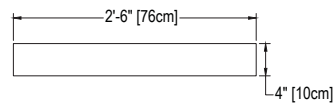

30 X 60 TRENCH CENTER DRAIN 3" THRESHOLD

Cultured Marble Shower Pan

- PRODUCT:** Shower Pan
SERIES: Trench Center Drain
MODEL: AC-TCD3060T3
APPLICATION: Shower Base
DIMENSIONS: 30" (76cm) Deep x 60" (152cm) Long x 4" (10cm) Tall
Drain Centered at 15" (38cm), Trench Width 4.5" (11.4cm)
Threshold Width 3" (8cm), 1.25" (3cm) & 1" (3cm)
COLOR: See Color Options Sheet
FINISH: Matte or Gloss
MATERIAL: Solid One-Piece Cultured Marble
INSTALLATION: Refer to Installation Guide
ATTRIBUTES: Permanently Sealed Surface
Textured Non-slip Finish
Mold, Mildew and Bacteria Resistance
Abrasion Resistant
Stainless Steel Trench Drain Cover
Easy Install
Easy Maintenance
ASTM F 462 & CSA B45.5-11 IAPMO Z124-11 compliant

DIMENSIONS:

TOP VIEW

SIDE VIEW

ISO VIEW

END VIEW

Architectural Concepts

888.248.2724
720.259.5364
info@archconceptsllc.com

18499 Longs Way, Suite 102
Parker, CO 80134