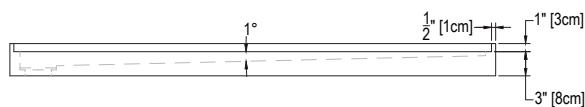

TOP VIEW

SIDE VIEW