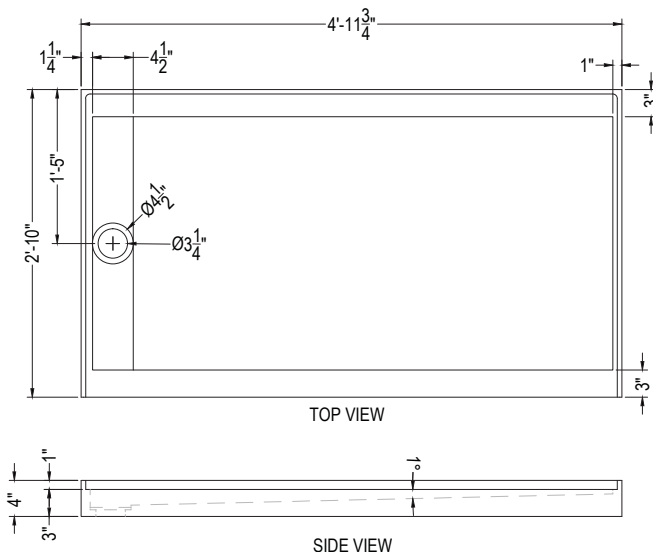

34 X 60 TRENCH CENTER DRAIN

Cultured Marble Shower Pan

- PRODUCT:** Shower Pan
SERIES: Trench Center Drain
MODEL: AC-TDCD3460T3
APPLICATION: Shower Base
DIMENSIONS: 34" (36cm) Deep x 60" (152cm) Long x 4" (10cm) Tall
Drain Centered at 17" (43cm), Trench Width 4.5" (11.4cm)
Threshold Width 3" (7.6cm), 1.25" (3cm) & 1" (3cm)
COLOR: See Color Options Sheet
FINISH: Matte or Gloss
MATERIAL: Solid One-Piece Cultured Marble
INSTALLATION: Refer to Installation Guide
ATTRIBUTES: Permanently Sealed Surface
Textured Non-slip Finish
Mold, Mildew and Bacteria Resistance
Abrasion Resistant
Stainless Steel Trench Drain Cover
Easy Install
Easy Maintenance
ASTM F 462 & CSA B45.5-11 IAPMO Z124-11 compliant

DIMENSIONS:

*NOTE: PAN DIMENSIONS VARY $\pm 1/8$ "

Architectural Concepts

888.248.2724
720.259.5364
info@archconceptsllc.com

18499 Longs Way, Suite 102
Parker, CO 80134

archconceptsllc.com