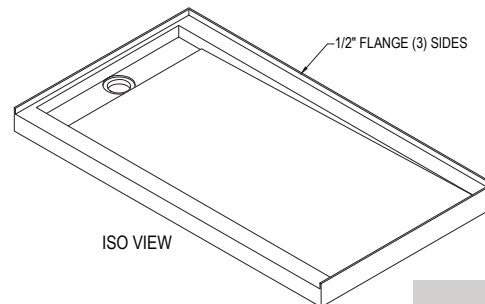

34 X 60 TRENCH CENTER DRAIN

Cultured Marble Shower Pan

- PRODUCT:** Shower Pan
SERIES: Trench Center Drain
MODEL: AC-TDCD3460T3
APPLICATION: Shower Base
DIMENSIONS: 34" (36cm) Deep x 60" (152cm) Long x 4" (10cm) Tall
Drain Centered at 17" (43cm), Trench Width 4.5" (11.4cm)
Threshold Width 3" (7.6cm), 1.25" (3cm) & 1" (3cm)
COLOR: See Color Options Sheet
FINISH: Matte or Gloss
MATERIAL: Solid One-Piece Cultured Marble
INSTALLATION: Refer to Installation Guide
ATTRIBUTES: Permanently Sealed Surface
Textured Non-slip Finish
Mold, Mildew and Bacteria Resistance
Abrasion Resistant
Stainless Steel Trench Drain Cover
Easy Install
Easy Maintenance
ASTM F 462 & CSA B45.5-11 IAPMO Z124-11 compliant

DIMENSIONS:

*NOTE: PAN DIMENSIONS VARY $\pm 1/8$ "

Architectural Concepts

888.248.2724
720.259.5364
info@archconceptsllc.com

18499 Longs Way, Suite 102
Parker, CO 80134

archconceptsllc.com