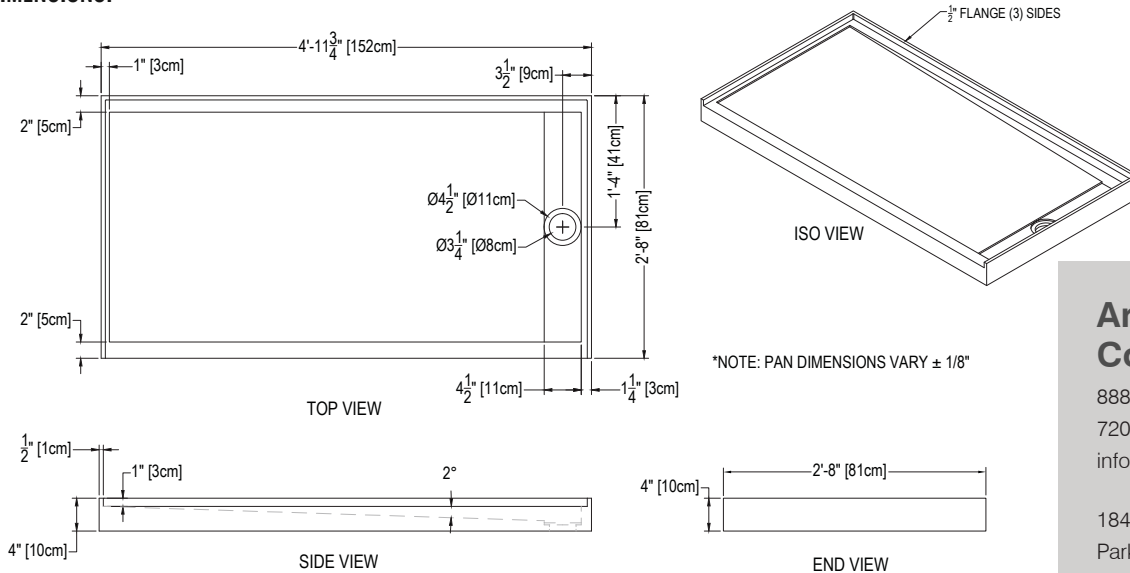

32 X 60 TRENCH CENTER DRAIN

Cultured Marble Shower Pan

- PRODUCT:** Shower Pan
- SERIES:** Trench Center Drain
- MODEL:** AC-TCD3260T2
- APPLICATION:** Shower Base
- PATTERN:** 32" (81cm) Deep x 60" (152cm) Long x 4" (10cm) Tall
Drain Centered at 16" (41cm), Trench Width 4.5" (11.4cm)
Threshold Width 2" (5cm) 2" (5cm), 1.25" (3cm) & 1" (3cm)
- COLOR:** See Color Options Sheet
- FINISH:** Matte or Gloss
- MATERIAL:** Solid One-Piece Cultured Marble
- INSTALLATION:** Refer to Installation Guide
- ATTRIBUTES:** Permanently Sealed Surface
Textured Non-slip Finish
Mold, Mildew and Bacteria Resistance
Abrasion Resistant
Stainless Steel Trench Drain Cover
Easy Install
Easy Maintenance
ASTM F 462 & CSA B45.5-11 IAPMO Z124-11 compliant

DIMENSIONS:

Architectural Concepts

888.248.2724
720.259.5364
info@archconceptsllc.com

18499 Longs Way, Suite 102
Parker, CO 80134

archconceptsllc.com