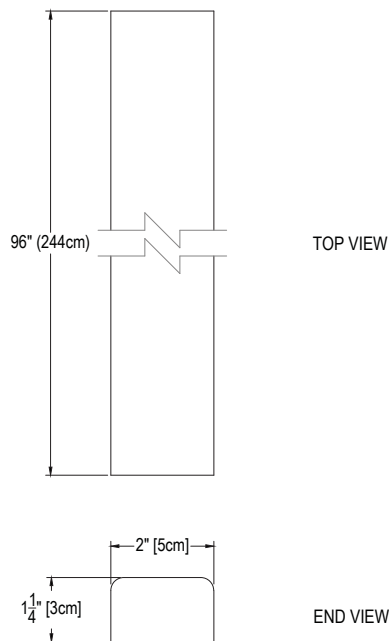

# 2 X 96 X 1.25 TRIM STRIP

## Cultured Marble Shower Accessory

- PRODUCT:** Shower Accessories
- SERIES:** Cultured Marble
- MODEL:** 2x96x1.25
- APPLICATION:** Trim Strip
- DIMENSIONS:** 1.25" (3cm) Deep x 2" (5cm) Wide x 96" (244cm) Tall
- COLOR:** See Color Options Sheet
- FINISH:** Matte or Gloss
- MATERIAL:** Solid One-Piece Cultured Marble
- INSTALLATION:** Refer to Installation Guide
- ATTRIBUTES:** Permanently Sealed Surface  
Mold, Mildew and Bacteria Resistance  
Abrasion Resistant  
Easy Install  
Easy Maintenance

### DIMENSIONS: