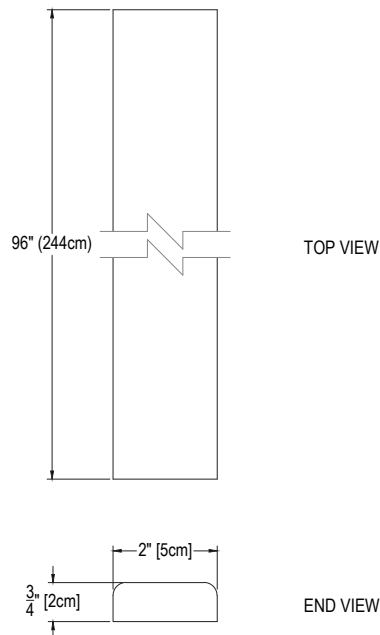

2 X 96 X .75 TRIM STRIP

Cultured Marble Shower Accessory

- PRODUCT:** Shower Accessories
- SERIES:** Cultured Marble
- MODEL:** 2x96x.75
- APPLICATION:** Trim Strip
- DIMENSIONS:** .75" (1cm) Deep x 2" (5cm) Wide x 96" (244cm) Tall
- COLOR:** See Color Options Sheet
- FINISH:** Matte or Gloss
- MATERIAL:** Solid One-Piece Cultured Marble
- INSTALLATION:** Refer to Installation Guide
- ATTRIBUTES:** Permanently Sealed Surface
Mold, Mildew and Bacteria Resistance
Abrasion Resistant
Easy Install
Easy Maintenance

DIMENSIONS:

Architectural Concepts

888.248.2724
720.259.5364
info@archconceptsllc.com

18499 Longs Way, Suite 102
Parker, CO 80134

archconceptsllc.com