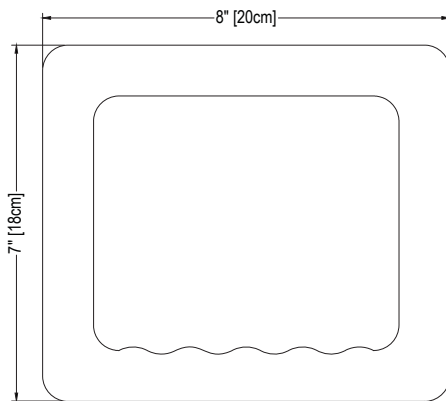

SUNKEN SOAP DISH

Cultured Marble Shower Accessory

- PRODUCT:** Shower Accessories
- SERIES:** Cultured Marble
- MODEL:** Sunken
- APPLICATION:** Soap Dish
- DIMENSIONS:** 2.75" (7cm) Deep x 6" (15cm) Wide x 7" (18cm) Height
- COLOR:** See Color Options Sheet
- FINISH:** Matte or Gloss
- MATERIAL:** Solid One-Piece Cultured Marble
- INSTALLATION:** Refer to Installation Guide
- ATTRIBUTES:** Permanently Sealed Surface
Mold, Mildew and Bacteria Resistance
Abrasion Resistant
Easy Install
Easy Maintenance

DIMENSIONS:

TOP VIEW

FRONT VIEW

SIDE VIEW

ISO VIEW

Architectural Concepts

888.248.2724
720.259.5364
info@archconceptsllc.com

18499 Longs Way, Suite 102
Parker, CO 80134