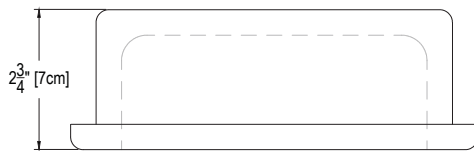

SUNKEN SOAP DISH

Cultured Marble Shower Accessory

- PRODUCT:** Shower Accessories
- SERIES:** Cultured Marble
- MODEL:** Sunken
- APPLICATION:** Soap Dish
- DIMENSIONS:** 2.75" (7cm) Deep x 6" (15cm) Wide x 7" (18cm) Height
- COLOR:** See Color Options Sheet
- FINISH:** Matte or Gloss
- MATERIAL:** Solid One-Piece Cultured Marble
- INSTALLATION:** Refer to Installation Guide
- ATTRIBUTES:** Permanently Sealed Surface
Mold, Mildew and Bacteria Resistance
Abrasion Resistant
Easy Install
Easy Maintenance

DIMENSIONS:

TOP VIEW

FRONT VIEW

SIDE VIEW

ISO VIEW

Architectural Concepts

888.248.2724
720.259.5364
info@archconceptsllc.com

18499 Longs Way, Suite 102
Parker, CO 80134