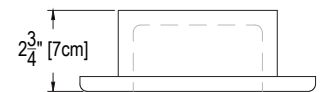

## Cultured Marble Shower Accessory

**PRODUCT:** Shower Accessories

**SERIES:** Cultured Marble

**MODEL:** Double Sunken

**APPLICATION:** Soap Dish

**DIMENSIONS:** 2.75" (7cm) Deep x 8" (20cm) Wide x 15" (38cm) Height

### DIMENSIONS:

FRONT VIEW

SIDE VIEW

ISO VIEW

TOP VIEW