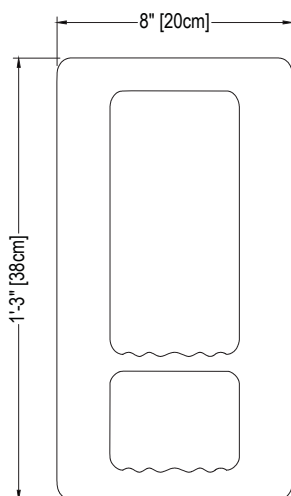

## Cultured Marble Shower Accessory

**PRODUCT:** Shower Accessories

**SERIES:** Cultured Marble

**MODEL:** Double Sunken

**APPLICATION:** Soap Dish

**DIMENSIONS:** 2.75" (7cm) Deep x 8" (20cm) Wide x 15" (38cm) Height

### DIMENSIONS:

FRONT VIEW

SIDE VIEW

ISO VIEW

TOP VIEW