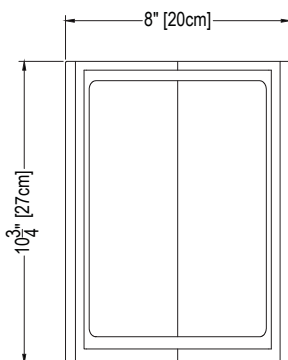

DOUBLE CORNER SOAP DISH

Cultured Marble Shower Accessory

PRODUCT: Shower Accessories

SERIES: Cultured Marble

MODEL: Double Corner

APPLICATION: Soap Dish

DIMENSIONS: 5.6" [14cm] Deep x 8" [20cm] Wide x 10.75" [27cm] Height

DIMENSIONS:

TOP VIEW

FRONT VIEW

SIDE VIEW

ISO VIEW

Architectural Concepts

888.248.2724

720.259.5364