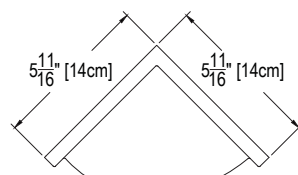

DOUBLE CORNER SOAP DISH

Cultured Marble Shower Accessory

PRODUCT: Shower Accessories

SERIES: Cultured Marble

MODEL: Double Corner

APPLICATION: Soap Dish

DIMENSIONS: 5.6" [14cm] Deep x 8" [20cm] Wide x 10.75" [27cm] Height

DIMENSIONS:

TOP VIEW

FRONT VIEW

SIDE VIEW

ISO VIEW

Architectural Concepts

888.248.2724

720.259.5364