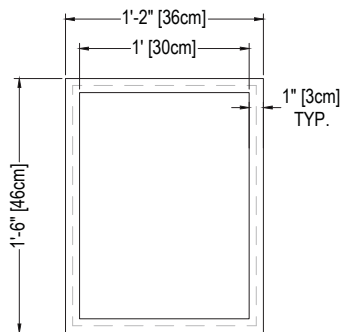

## Cultured Marble Shower Accessory

- PRODUCT:** Shower Accessories
- SERIES:** Cultured Marble
- MODEL:** Center Cubby
- APPLICATION:** Soap Dish
- DIMENSIONS:** 9" (23cm) Deep x 14" (36cm) Wide x 18" (46cm) Height
- COLOR:** See Color Options Sheet
- FINISH:** Matte or Gloss
- MATERIAL:** Solid One-Piece Cultured Marble
- INSTALLATION:** Refer to Installation Guide
- ATTRIBUTES:** Permanently Sealed Surface  
Mold, Mildew and Bacteria Resistance  
Abrasion Resistant  
Easy Install  
Easy Maintenance

### DIMENSIONS:

TOP VIEW

SIDE VIEW

ISO VIEW

FRONT VIEW