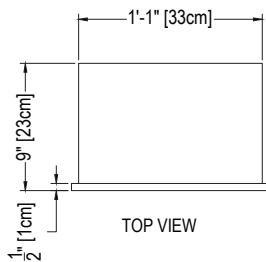

## Cultured Marble Shower Accessory

- PRODUCT:** Shower Accessories
- SERIES:** Cultured Marble
- MODEL:** Center Cubby
- APPLICATION:** Soap Dish
- DIMENSIONS:** 9" (23cm) Deep x 14" (36cm) Wide x 18" (46cm) Height
- COLOR:** See Color Options Sheet
- FINISH:** Matte or Gloss
- MATERIAL:** Solid One-Piece Cultured Marble
- INSTALLATION:** Refer to Installation Guide
- ATTRIBUTES:** Permanently Sealed Surface  
Mold, Mildew and Bacteria Resistance  
Abrasion Resistant  
Easy Install  
Easy Maintenance

### DIMENSIONS:

TOP VIEW

SIDE VIEW

ISO VIEW

FRONT VIEW