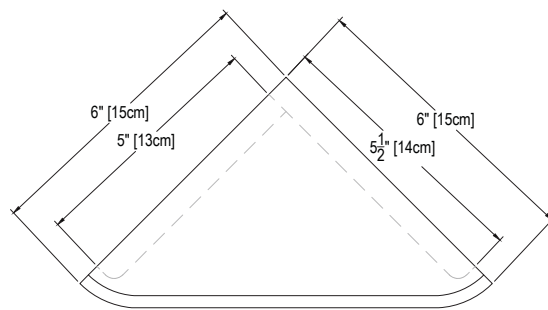

6 X 6 LEDGE SOAP DISH

Cultured Marble Shower Accessory

- PRODUCT:** Shower Accessories
- SERIES:** Cultured Marble
- MODEL:** 6x6 Ledge
- APPLICATION:** Soap Dish
- DIMENSIONS:** 6" (15cm) Deep x 8.5" (22cm) Wide x 6.5" (17cm) Height
- COLOR:** See Color Options Sheet
- FINISH:** Matte or Gloss
- MATERIAL:** Solid One-Piece Cultured Marble
- INSTALLATION:** Refer to Installation Guide
- ATTRIBUTES:** Permanently Sealed Surface
Mold, Mildew and Bacteria Resistance
Abrasion Resistant
Easy Install
Easy Maintenance

DIMENSIONS:

TOP VIEW

ISO VIEW

FRONT VIEW

SIDE VIEW

Architectural Concepts

888.248.2724
720.259.5364
info@archconceptsllc.com

18499 Longs Way, Suite 102
Parker, CO 80134