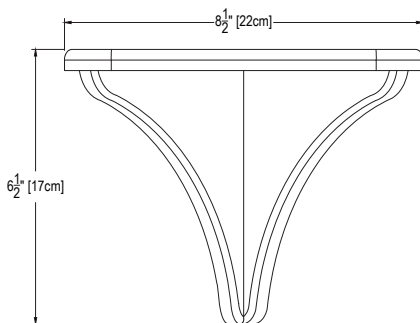

6 X 6 LEDGE SOAP DISH

Cultured Marble Shower Accessory

- PRODUCT:** Shower Accessories
- SERIES:** Cultured Marble
- MODEL:** 6x6 Ledge
- APPLICATION:** Soap Dish
- DIMENSIONS:** 6" (15cm) Deep x 8.5" (22cm) Wide x 6.5" (17cm) Height
- COLOR:** See Color Options Sheet
- FINISH:** Matte or Gloss
- MATERIAL:** Solid One-Piece Cultured Marble
- INSTALLATION:** Refer to Installation Guide
- ATTRIBUTES:** Permanently Sealed Surface
Mold, Mildew and Bacteria Resistance
Abrasion Resistant
Easy Install
Easy Maintenance

DIMENSIONS:

TOP VIEW

ISO VIEW

FRONT VIEW

SIDE VIEW

Architectural Concepts

888.248.2724
720.259.5364
info@archconceptsllc.com

18499 Longs Way, Suite 102
Parker, CO 80134