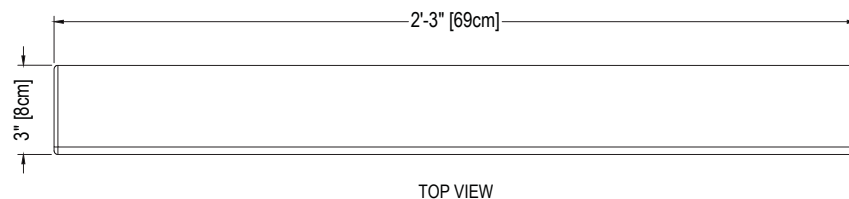

# 3 X 27 LEDGE SOAP DISH

## Cultured Marble Shower Accessory

- PRODUCT:** Shower Accessories
- SERIES:** Cultured Marble
- MODEL:** 3x27 Ledge
- APPLICATION:** Soap Dish
- DIMENSIONS:** 3" (8cm) Deep x 27" (69cm) Wide x 1.5" (4cm) Height
- COLOR:** See Color Options Sheet
- FINISH:** Matte or Gloss
- MATERIAL:** Solid One-Piece Cultured Marble
- INSTALLATION:** Refer to Installation Guide
- ATTRIBUTES:** Permanently Sealed Surface  
Mold, Mildew and Bacteria Resistance  
Abrasion Resistant  
Easy Install  
Easy Maintenance

### DIMENSIONS:

TOP VIEW

ISO VIEW

FRONT VIEW

SIDE VIEW