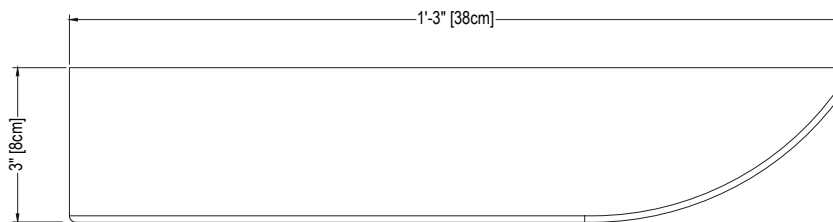

3 X 15 LEDGE SOAP DISH

Cultured Marble Shower Accessory

- PRODUCT:** Shower Accessories
- SERIES:** Cultured Marble
- MODEL:** 3x15 Ledge
- APPLICATION:** Soap Dish
- DIMENSIONS:** 3" (8cm) Deep x 15" (38cm) Wide x 1.5" (4cm) Height
- COLOR:** See Color Options Sheet
- FINISH:** Matte or Gloss
- MATERIAL:** Solid One-Piece Cultured Marble
- INSTALLATION:** Refer to Installation Guide
- ATTRIBUTES:** Permanently Sealed Surface
Mold, Mildew and Bacteria Resistance
Abrasion Resistant
Easy Install
Easy Maintenance

DIMENSIONS:

TOP VIEW

ISO VIEW

FRONT VIEW

SIDE VIEW

Architectural Concepts

888.248.2724
720.259.5364
info@archconceptsllc.com

18499 Longs Way, Suite 102
Parker, CO 80134