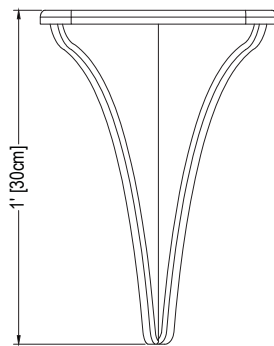

6 X 6 FOOT REST

Cultured Marble Shower Accessory

- PRODUCT:** Shower Accessory
- SERIES:** Cultured Marble
- MODEL:** 6x6
- APPLICATION:** Foot Rest
- DIMENSIONS:** 6" (15cm) Deep x 6" (15cm) Wide x 12" (30cm) Height
- COLOR:** See Color Options Sheet
- FINISH:** Matte or Gloss
- MATERIAL:** Solid One-Piece Cultured Marble
- INSTALLATION:** Refer to Installation Guide
- ATTRIBUTES:** Permanently Sealed Surface
Mold, Mildew and Bacteria Resistance
Abrasion Resistant
Easy Install
Easy Maintenance

DIMENSIONS:

FRONT VIEW

SIDE VIEW

ISO VIEW

TOP VIEW

Architectural Concepts

888.248.2724
720.259.5364
info@archconceptsllc.com

18499 Longs Way, Suite 102
Parker, CO 80134