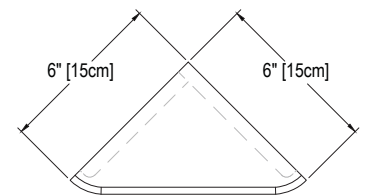

6 X 6 FOOT REST

Cultured Marble Shower Accessory

- PRODUCT:** Shower Accessory
- SERIES:** Cultured Marble
- MODEL:** 6x6
- APPLICATION:** Foot Rest
- DIMENSIONS:** 6" (15cm) Deep x 6" (15cm) Wide x 12" (30cm) Height
- COLOR:** See Color Options Sheet
- FINISH:** Matte or Gloss
- MATERIAL:** Solid One-Piece Cultured Marble
- INSTALLATION:** Refer to Installation Guide
- ATTRIBUTES:** Permanently Sealed Surface
Mold, Mildew and Bacteria Resistance
Abrasion Resistant
Easy Install
Easy Maintenance

DIMENSIONS:

FRONT VIEW

SIDE VIEW

ISO VIEW

TOP VIEW

Architectural Concepts

888.248.2724
720.259.5364
info@archconceptsllc.com

18499 Longs Way, Suite 102
Parker, CO 80134