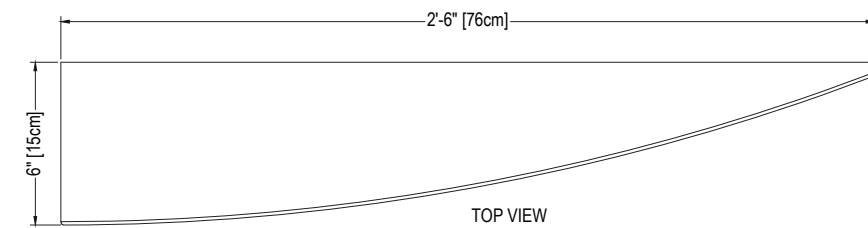

DIMENSIONS:

Architectural Concepts

888.248.2724
720.259.5364
info@archconceptsllc.com

18499 Longs Way, Suite 102
Parker, CO 80134

archconceptsllc.com