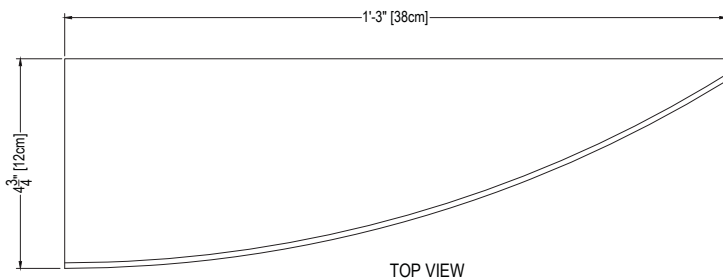

DIMENSIONS:

Architectural Concepts

888.248.2724
720.259.5364
info@archconceptsllc.com

18499 Longs Way, Suite 102
Parker, CO 80134

archconceptsllc.com