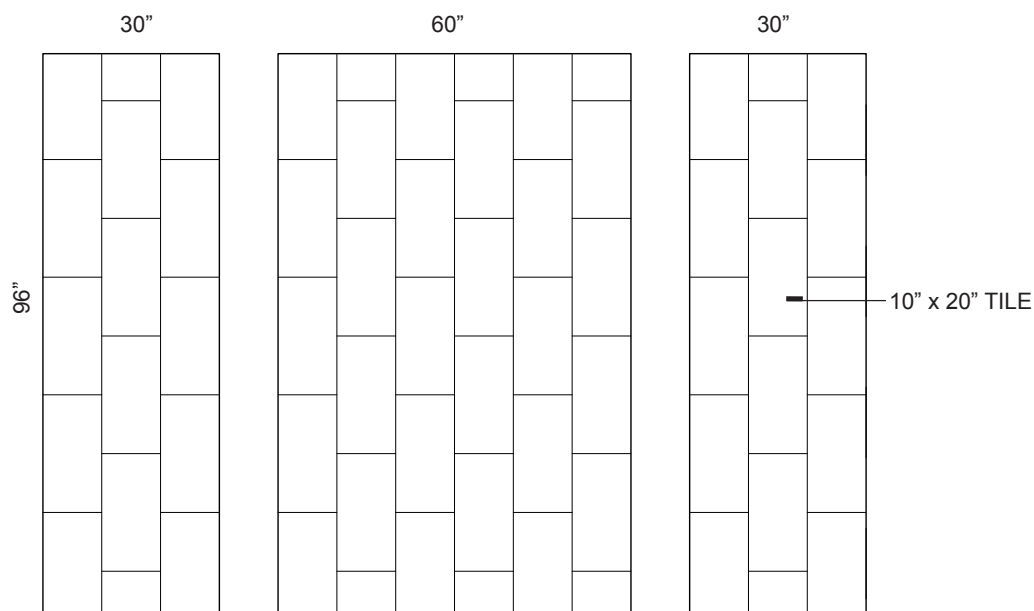

### STANDARD PANEL SYSTEMS GUIDELINES:

PRODUCT: Panel System

SERIES: Modern

MODEL: 12" x 20" Vertical

APPLICATION: Shower Surrounds

PATTERN: Smooth Stacked Block in Staggered Vertical Pattern

THICKNESS: 3/8" (8mm)

### STANDARD FEATURES:

10" x 20" Smooth Block Pattern

Solid One-Piece Panels

Permanently Sealed Surface

Mold and Mildew Resistance

Easy Install

Easy Maintenance

### DIMENSIONS: